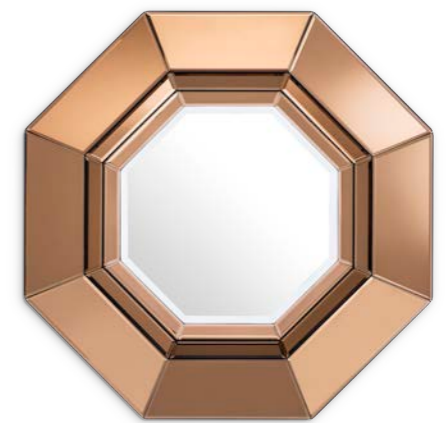

Mirror Chartier
Amber mirror glass | bevelled mirror glass
26.77" x 26.77" x 3.15" D
110860