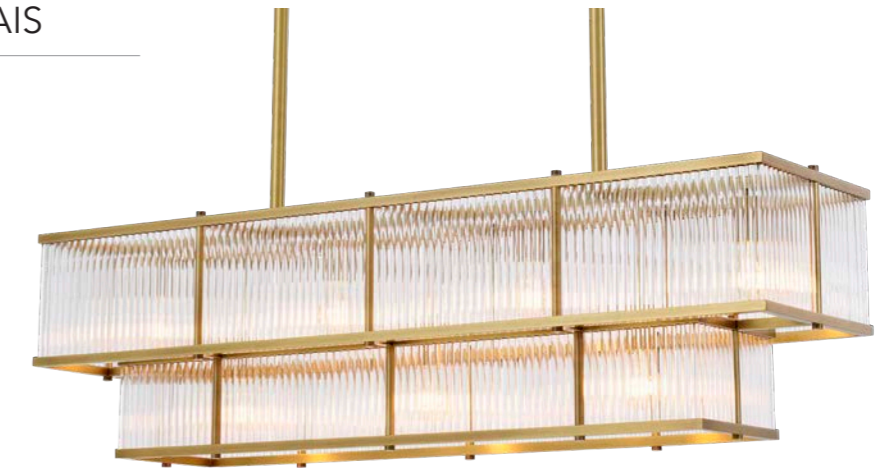

WALL LAMP AMAZONE

Wall Lamp Amazone

Nickel finish | crystal glass
12.2" x 12.2" H x 7.09" D
112659UL
Lamp holder: 3 x E12

AMAZONE

SERIES

AESTHETIC PLEASURE

Illuminate your living area stylishly with lighting from our marvelous Amazone series. With their glamorous appearance these brilliant lamps will light up any space in your home. Rectangular plates of beveled smoke crystal glass capture and refract light to create dramatic patterns on your interior surroundings.

Chandelier Boivin

Matte brass finish
 35.43" dia x 23.62" H
 110207UL
 Lamp holder: 12 x E26

CHANDELIER
 BOIVIN

Let the sun shine in with the enchanting Boivin Chandelier. Like golden sunbeams the uneven rods with matte brass finish reflect the light of the light bulbs beautifully. This brilliant starburst design will be a radiant centerpiece in your hallway, lounge or bedroom.

CHANDELIER MONTPARNASSE

Chandelier Montparnasse

Antique brass finish | clear glass
 35.43" dia x 10.63" H
 113186UL
 Lamp holder: 5 x E26

CHANDELIER LE MARAIS

Chandelier Le Marais

Antique brass finish | clear glass
 47.24" x 12.8" x 13.39" H
 113473UL
 Lamp holder: 7 x E26

WALL AND CEILING LAMP BOIVIN

Wall Lamp Boivin

Matte brass finish
 19.69" x 10.63" H x 14.57" D
 111381UL
 Lamp holder: 2 x E12

Ceiling Lamp Boivin

Matte brass finish
 22.83" dia x 10.43" H
 111680UL
 Lamp holder: 4 x E26