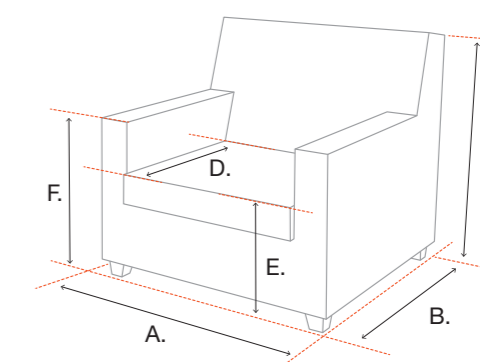

INTELLECTUAL PROPERTY RIGHTS

Products appearing in the Eichholtz Catalogs, Magazines and Inspiration Books may be protected by intellectual property rights, including trademarks, trade dress, patents and copyrights. Eichholtz strictly enforces its intellectual property rights and will pursue all available remedies for any violations of its rights. Unauthorized copying of the Eichholtz Catalogs, Magazines and Inspiration Books or any part hereof is strictly prohibited. This Eichholtz catalog is protected under the copyright laws of the United States and throughout the world under the Berne convention for the protection of literary and artistic works. Eichholtz strictly enforces its copyrights and will pursue all available remedies for any violations of its rights.

DIMENSIONS FURNITURE & LIGHTING

With a focus on quality and distinction, many of our luxury furniture pieces and stylish home accessories are entirely or partially handcrafted. Due to the artisan production process and materials used, each item is unique with no two exactly alike, exuding a fine character that improves with time. Please note that the reference dimensions are indicated as follows:

CHAIRS AND SOFAS

Chair:	Seat:	Arm:
A = width	D = depth seat	F = height arm
B = depth	E = height seat	
C = height