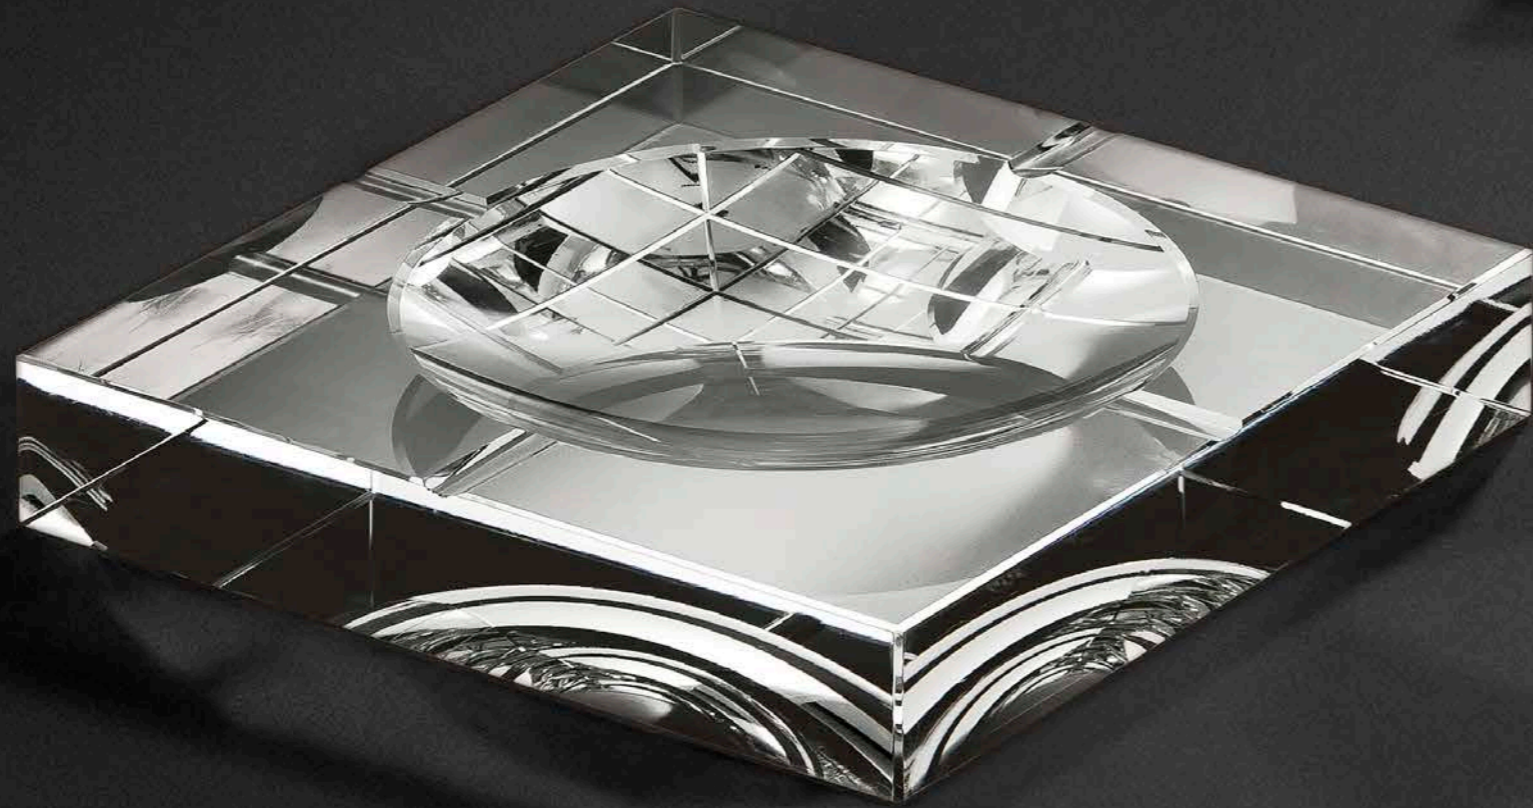

Ashtray Acolyte
 Crystal glass
 7.87" x 7.87" x 2.95" H
 112247

Ashtray Ledbury
 Crystal glass
 5.91" x 5.91" x 1.18" H
 107341

Ashtray Bruce
 Crystal glass
 9.84" dia x 1.97" H
 109089

BOWL CONEX

SEAMLESS CURVES