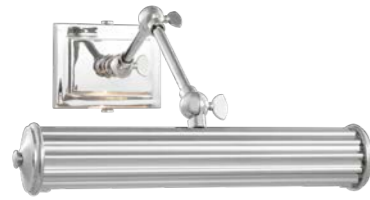

NICKEL FINISH

Wall Lamp Luca L
 Nickel finish
 16.93" x 8.27" H x 13.39" D | adjustable
 111845UL
 Lamp holder: 2 x E12

Wall Lamp Luca S
 Nickel finish
 11.81" x 8.27" H x 13.39" D | adjustable
 111844UL
 Lamp holder: 2 x E12