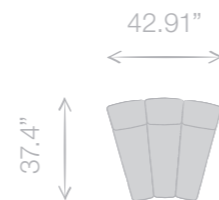

WELL-ROUNDED AND COMFY

Modular Sofa Lando

Avalon white
A. 42.91" | B. 37.4" | C. 32.87" |
D. 25.59" | E. 16.14"
A113417
Fabric composition
87% polyester | 13% viscose