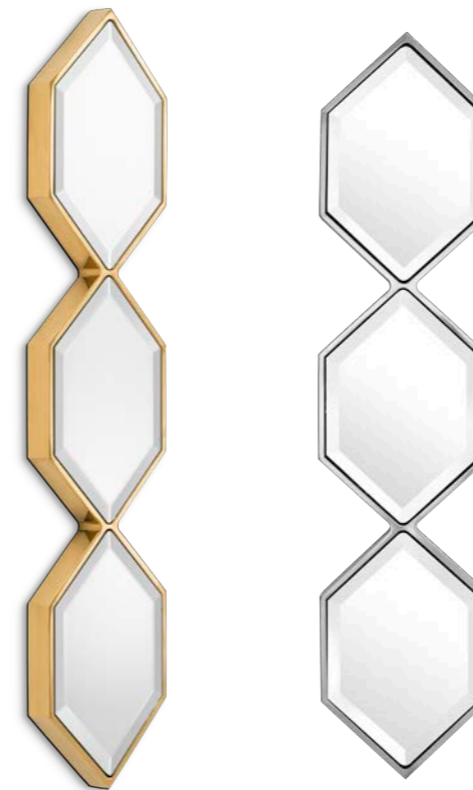

Mirror Cheyenne
 Rose color mirror glass
 39.76" x 34.25" x 1.38" D
 109971

Mirror Dunello
 Bevelled mirror glass | gold mirror glass
 39.37" x 40.55" H x 3.35" D
 110707

MIRROR SARONNO

MIRROR CHARTIER

Mirror Saronno
 Gold finish | bevelled mirror glass
 9.84" x 43.31" H x 1.57" D
 111075