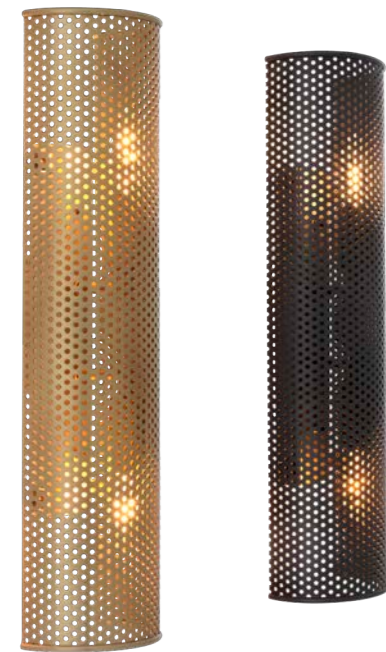

Ceiling Lamp Marly

Nickel finish | clear glass | frosted glass
 15.94" x 15.94" x 7.28" H
 112857UL
 Lamp holder: 4 x E26

Lighting

Ceiling Lamp Rousseau

Bronze highlight finish | clear glass | frosted glass
 15.94" dia x 7.28" H
 112414UL
 Lamp holder: 4 x E26

Ceiling Lamp Bagatelle

Bronze highlight finish | clear glass | frosted glass
 15.94" x 15.94" x 7.09" H
 112412UL
 Lamp holder: 4 x E26

Ceiling Lamp Marly

Antique brass finish | clear glass | frosted glass
 15.94" x 15.94" x 7.28" H
 112858UL
 Lamp holder: 4 x E26

Ceiling Lamp Rousseau

Antique brass finish | clear glass | frosted glass
 15.94" dia x 7.28" H
 112856UL
 Lamp holder: 4 x E26

All lamps are sold without light bulbs.

WALL LAMP SPIKE

Wall Lamp Spike L

Alabaster | bronze highlight finish
5.12" x 23.62" H x 3.54" D
114444UL
Lamp holder: 2 x E12

Wall Lamp Spike S

Alabaster | bronze highlight finish
5.12" x 13.39" H x 3.54" D
114785UL
Lamp holder: 2 x E12

WALL LAMP MORRISON

Wall Lamp Morrison L

Antique brass finish
5.31" x 19.88" H x 3.54" D
114090UL
Lamp holder: 2 x E12