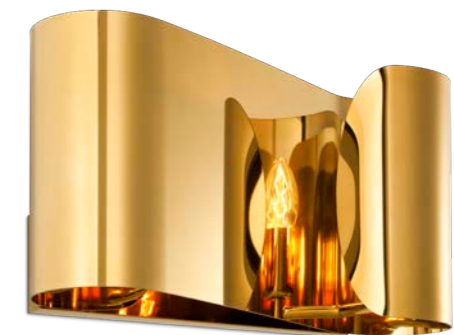

WALL LAMP AUGUSTA

Wall Lamp Augusta
Gold finish
10.24" x 15.35" H x 4.53" D
112372UL
Lamp holder: 2 x E12

Wall Lamp Augusta
Nickel finish
10.24" x 15.35" H x 4.53" D
112670UL
Lamp holder: 2 x E12

WALL LAMP CRAWLEY