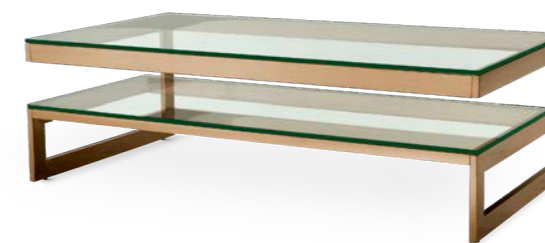

Coffee Table Gamma

Brushed brass finish | clear glass
59.06" x 31.5" x 18.11" H
114022

Brushed brass finish | clear glass
25.59" x 25.59" x 21.65" H
114028