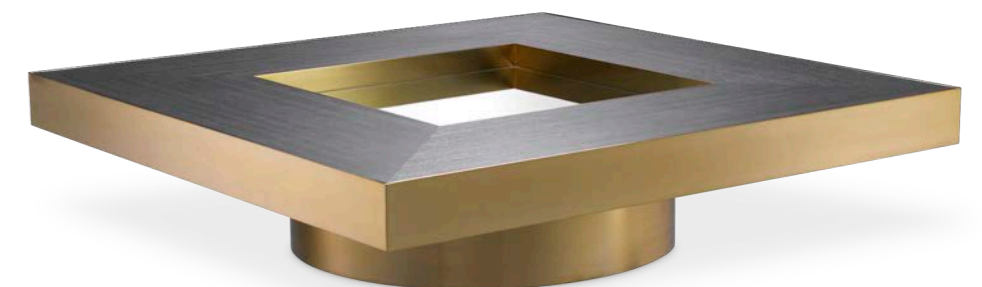

Coffee Table Allure

Brushed brass finish | mirror glass | black base
47.24" x 47.24" x 9.25" H
114548

COFFEE TABLE CONCORDE

Coffee Table Concorde

Charcoal grey oak veneer | brushed brass finish | mirror glass
47.24" x 47.24" x 11.61" H
113934