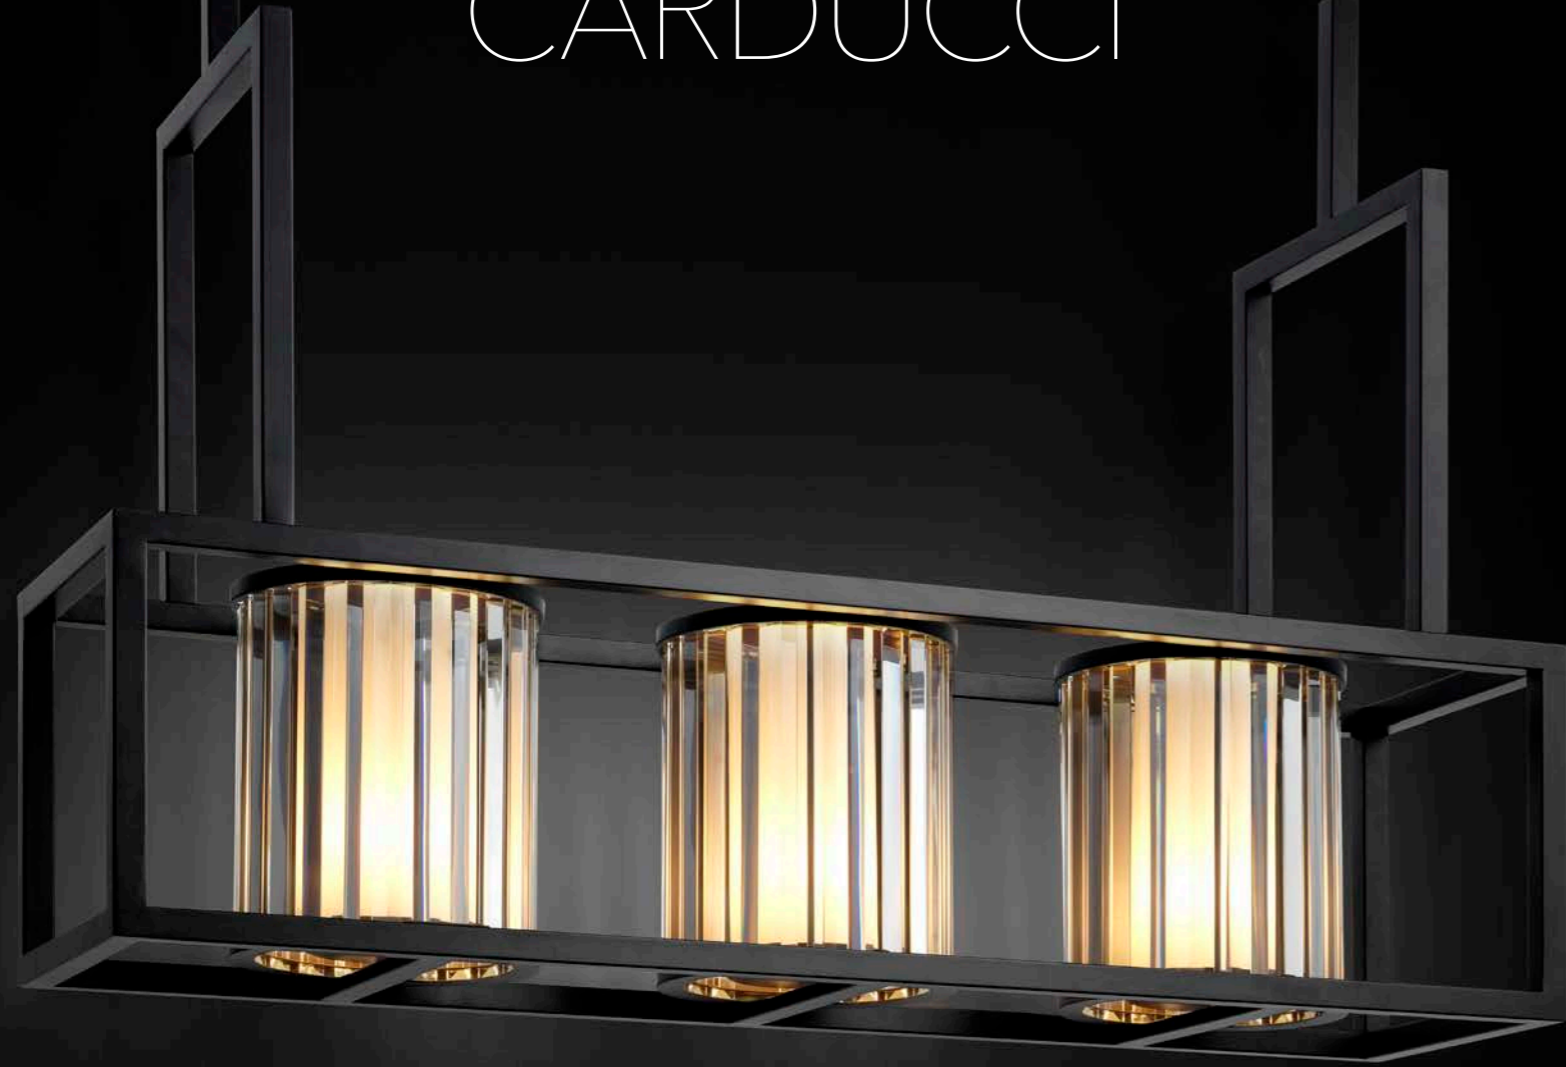

WALL LAMP AMAZONE

Wall Lamp Amazone

Nickel finish | crystal glass
12.2" x 12.2" H x 7.09" D
112659UL
Lamp holder: 3 x E12

AMAZONE

SERIES

AESTHETIC PLEASURE

Illuminate your living area stylishly with lighting from our marvelous Amazone series. With their glamorous appearance these brilliant lamps will light up any space in your home. Rectangular plates of beveled smoke crystal glass capture and refract light to create dramatic patterns on your interior surroundings.

LUMINOUS
EYE-CATCHERS

Chandelier Azure L

Bronze finish | bevelled clear glass
39.37" x 15.75" x 14.17" H
112075UL
Lamp holder: 3 x E26

Chandelier Azure S

Bronze finish | bevelled clear glass
15.75" x 24.02" x 14.17" H
112074UL
Lamp holder: 1 x E26

CHANDELIER CARDUCCI

INDUSTRIAL LOOK

Radiating urban sophistication, the Carducci Chandelier with black finish pairs geometric design with vintage style lampshades. The beveled crystal glass rods diffuse the illumination to create an ambient lit atmosphere with a sense of modernity.