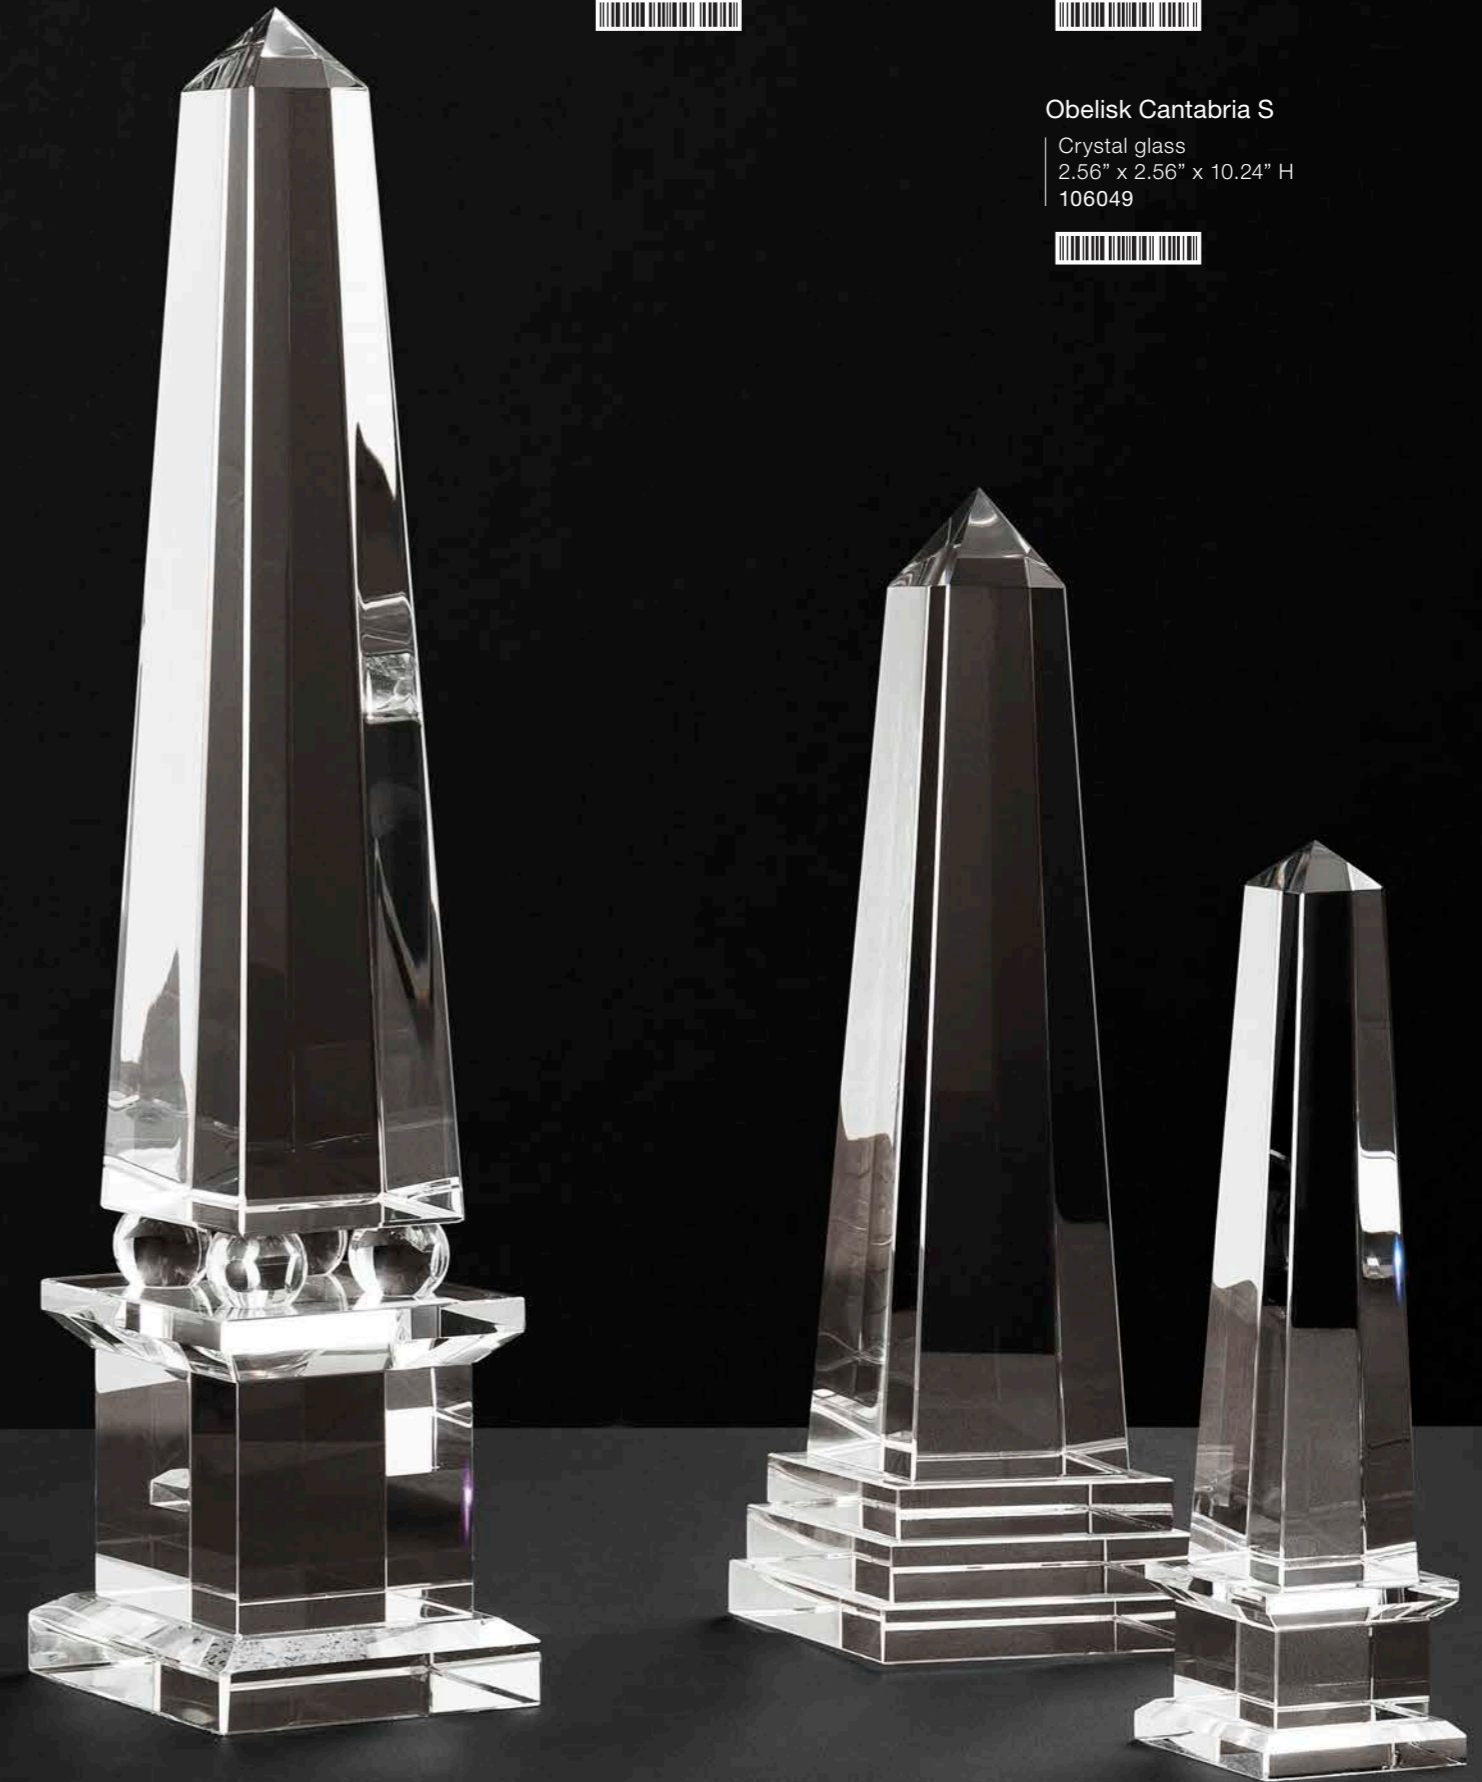

Obelisk Bari S

Crystal glass
3.94" x 3.94" x 20.47" H
109476

Obelisk Bari L

Crystal glass
5.12" x 5.12" x 24.41" H
109477

Obelisk Cantabria L

Crystal glass
4.33" x 4.33" x 19.29" H
106047

Obelisk Cantabria M

Crystal glass
4.33" x 4.33" x 13.78" H
106048

Obelisk Cantabria S

Crystal glass
2.56" x 2.56" x 10.24" H
106049

PINEAPPLE

Object Pineapple
Crystal glass | brass finish
6.1" dia x 12.01" H
110806

OBJECT ZAMORA

Enliven your coffee table, mantel or display area with the chic 2-piece set of Zamora Objects. This alluring set is sure to add classic style and sophistication to your living space. Each piece contains a clear glass globe and is sublimely crafted from iron and finished in nickel.