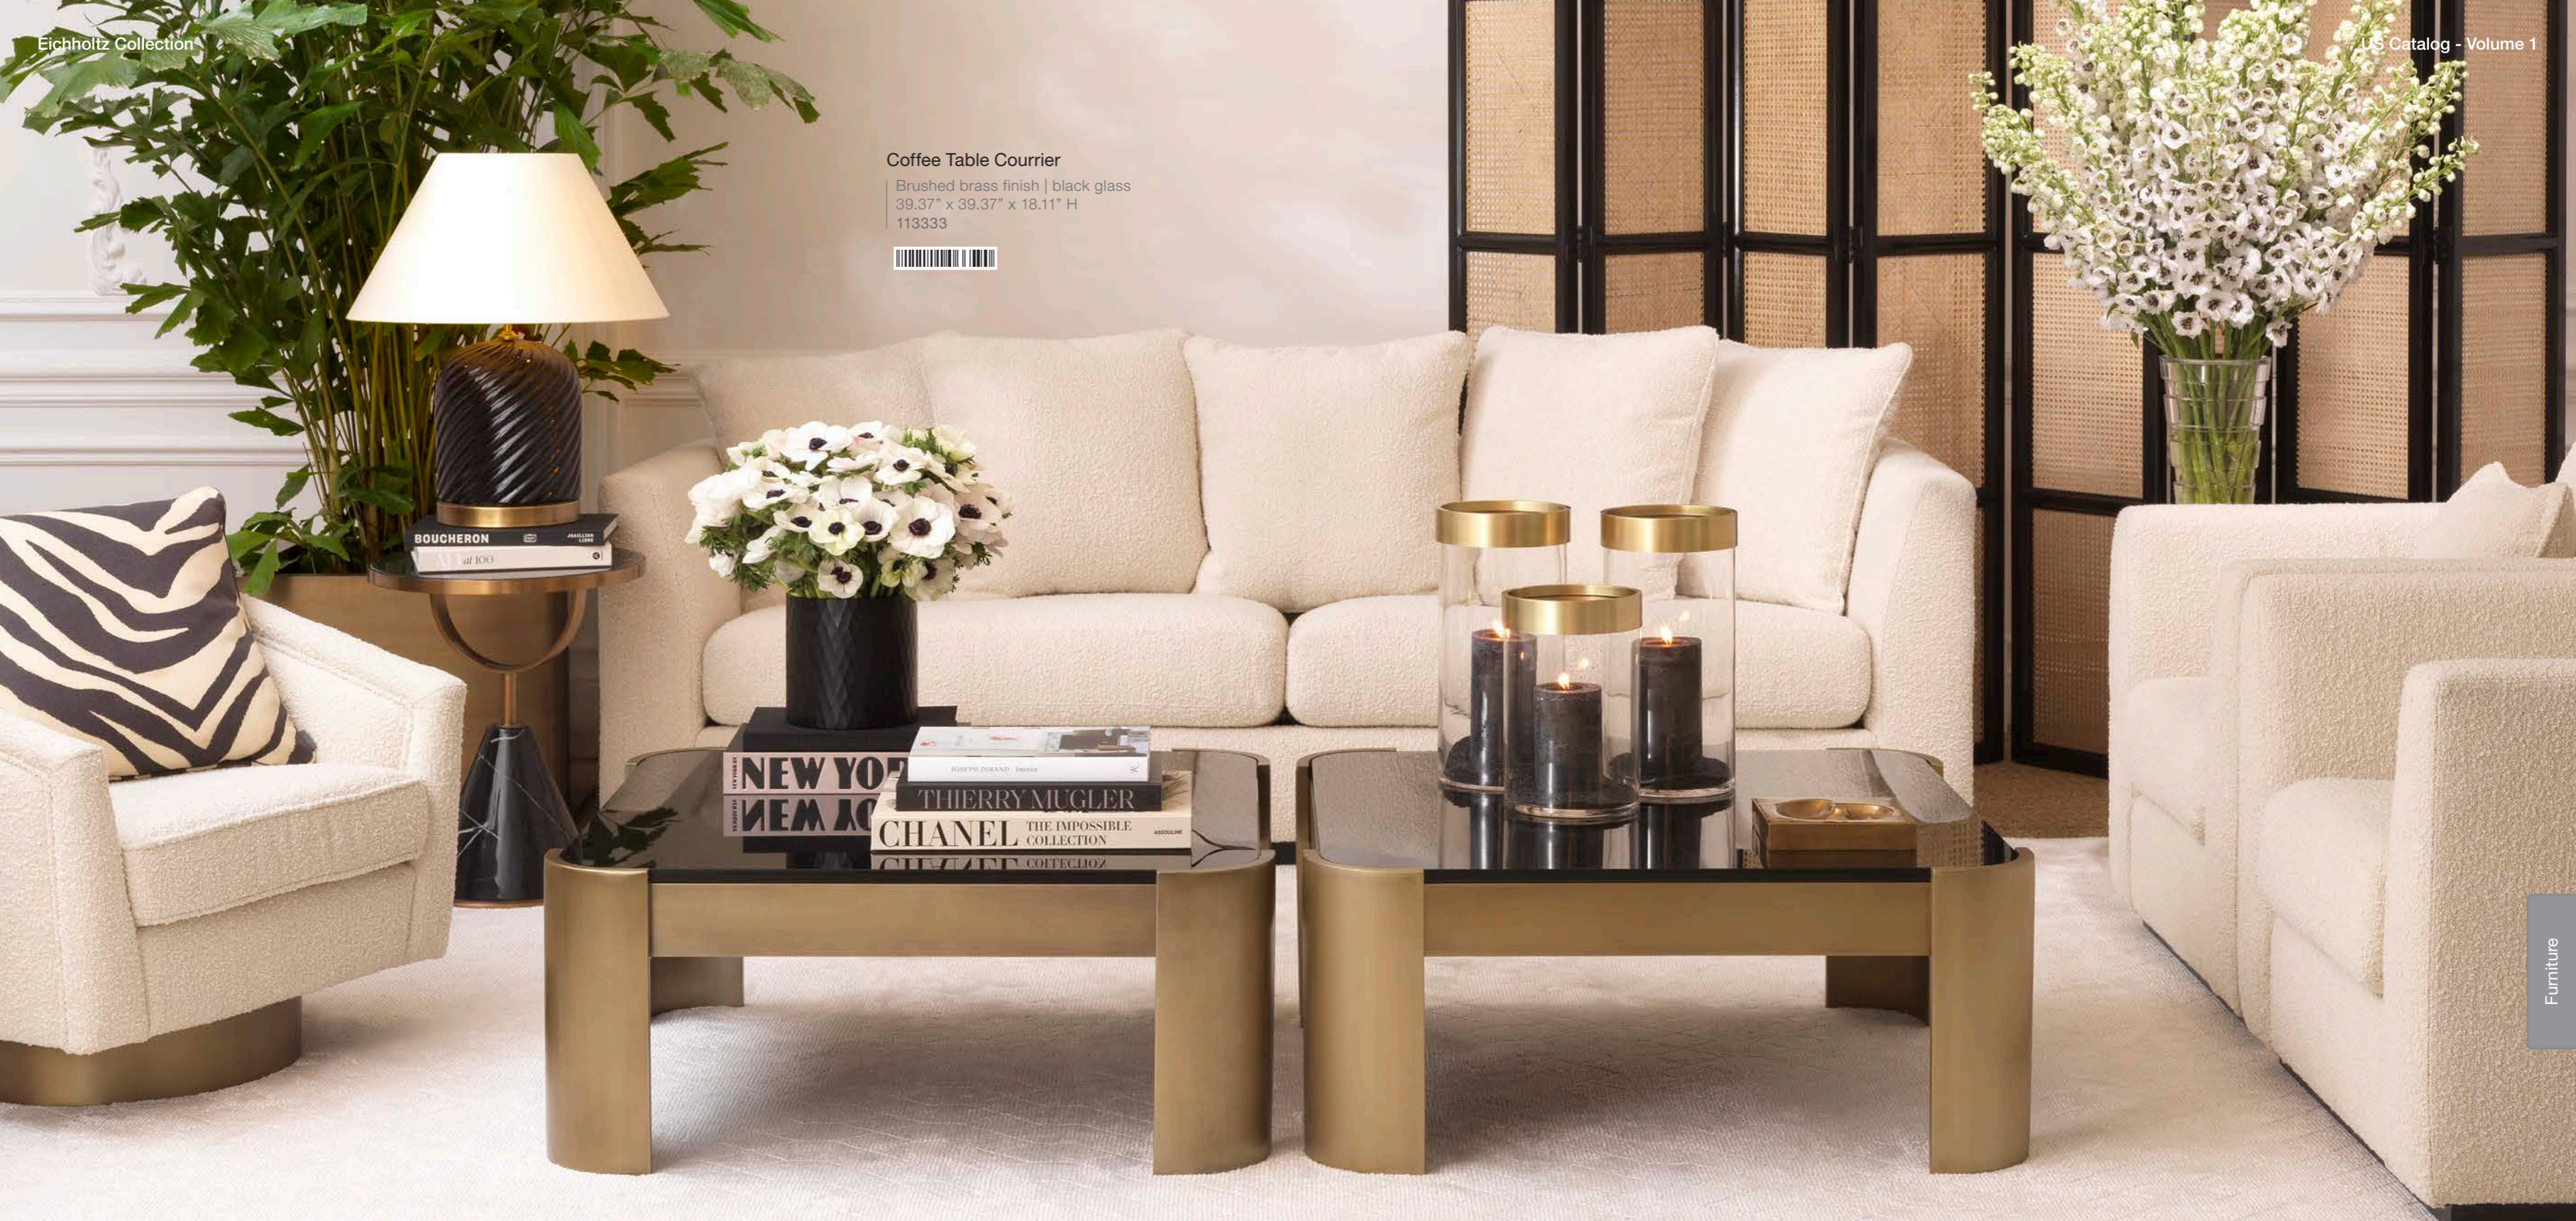

COFFEE TABLE PIEMONTE

COFFEE TABLE SAX