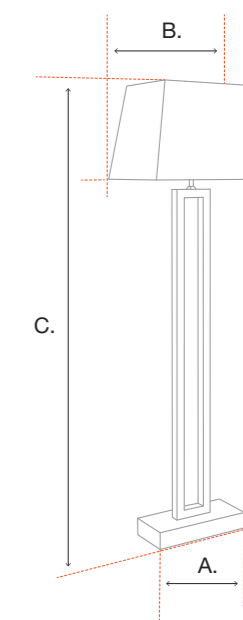

TABLE AND FLOOR LAMPS

A = lamp width
B = shade width
C = total height

All dimensions mentioned in the descriptions are in inches, approximate and subject to change (with a tolerance of 2 percent).