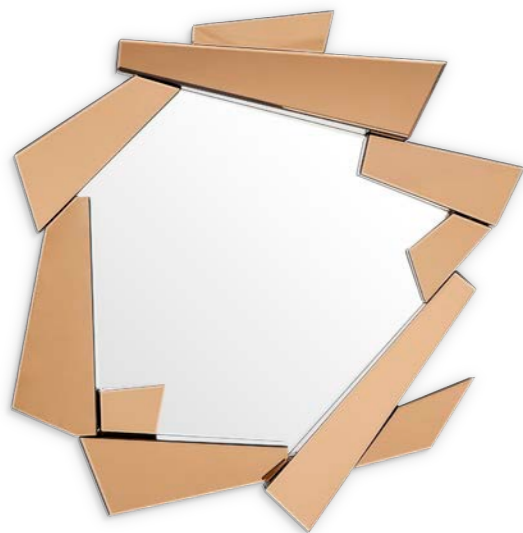

MIRROR CELLINO

Mirror Cellino

Amber mirror glass
40.16" x 48.43" x 5.91" D
110407