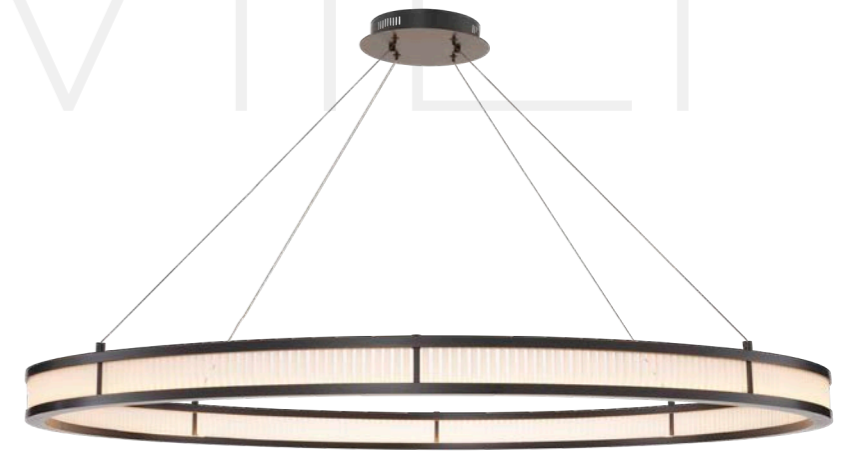

LED

Chandelier Randall

Bronze finish | crystal glass
23.62" | 31.5" | 39.37" dia x 78.74" H max
113467UL

CHANDELIER DAMIEN

LED

Chandelier Damien Double

Antique brass finish | frosted glass
33.46" dia | 27.56" dia x 3.15" H | 98.43" max-H
113902UL

CHANDELIER DAMIEN

LED

Chandelier Damien XL

Antique brass finish | frosted glass
54.72" dia x 3.15" H | 94.48" max-H
113901UL

DAMIEN

LED

Chandelier Damien XL

Bronze highlight finish | frosted glass
54.72" dia x 3.15" H | 94.48" max-H
114751UL

CHANDELIER DAMIEN

LED

Chandelier Damien Double

Bronze highlight finish | frosted glass
33.46" dia | 27.56" dia x 3.15" H | 98.43" max-H
114749UL

CHANDELIER THIBAUD

LED

Chandelier Thibaud L

Antique brass finish | frosted glass
35.43" dia x 5.91" H
114407UL