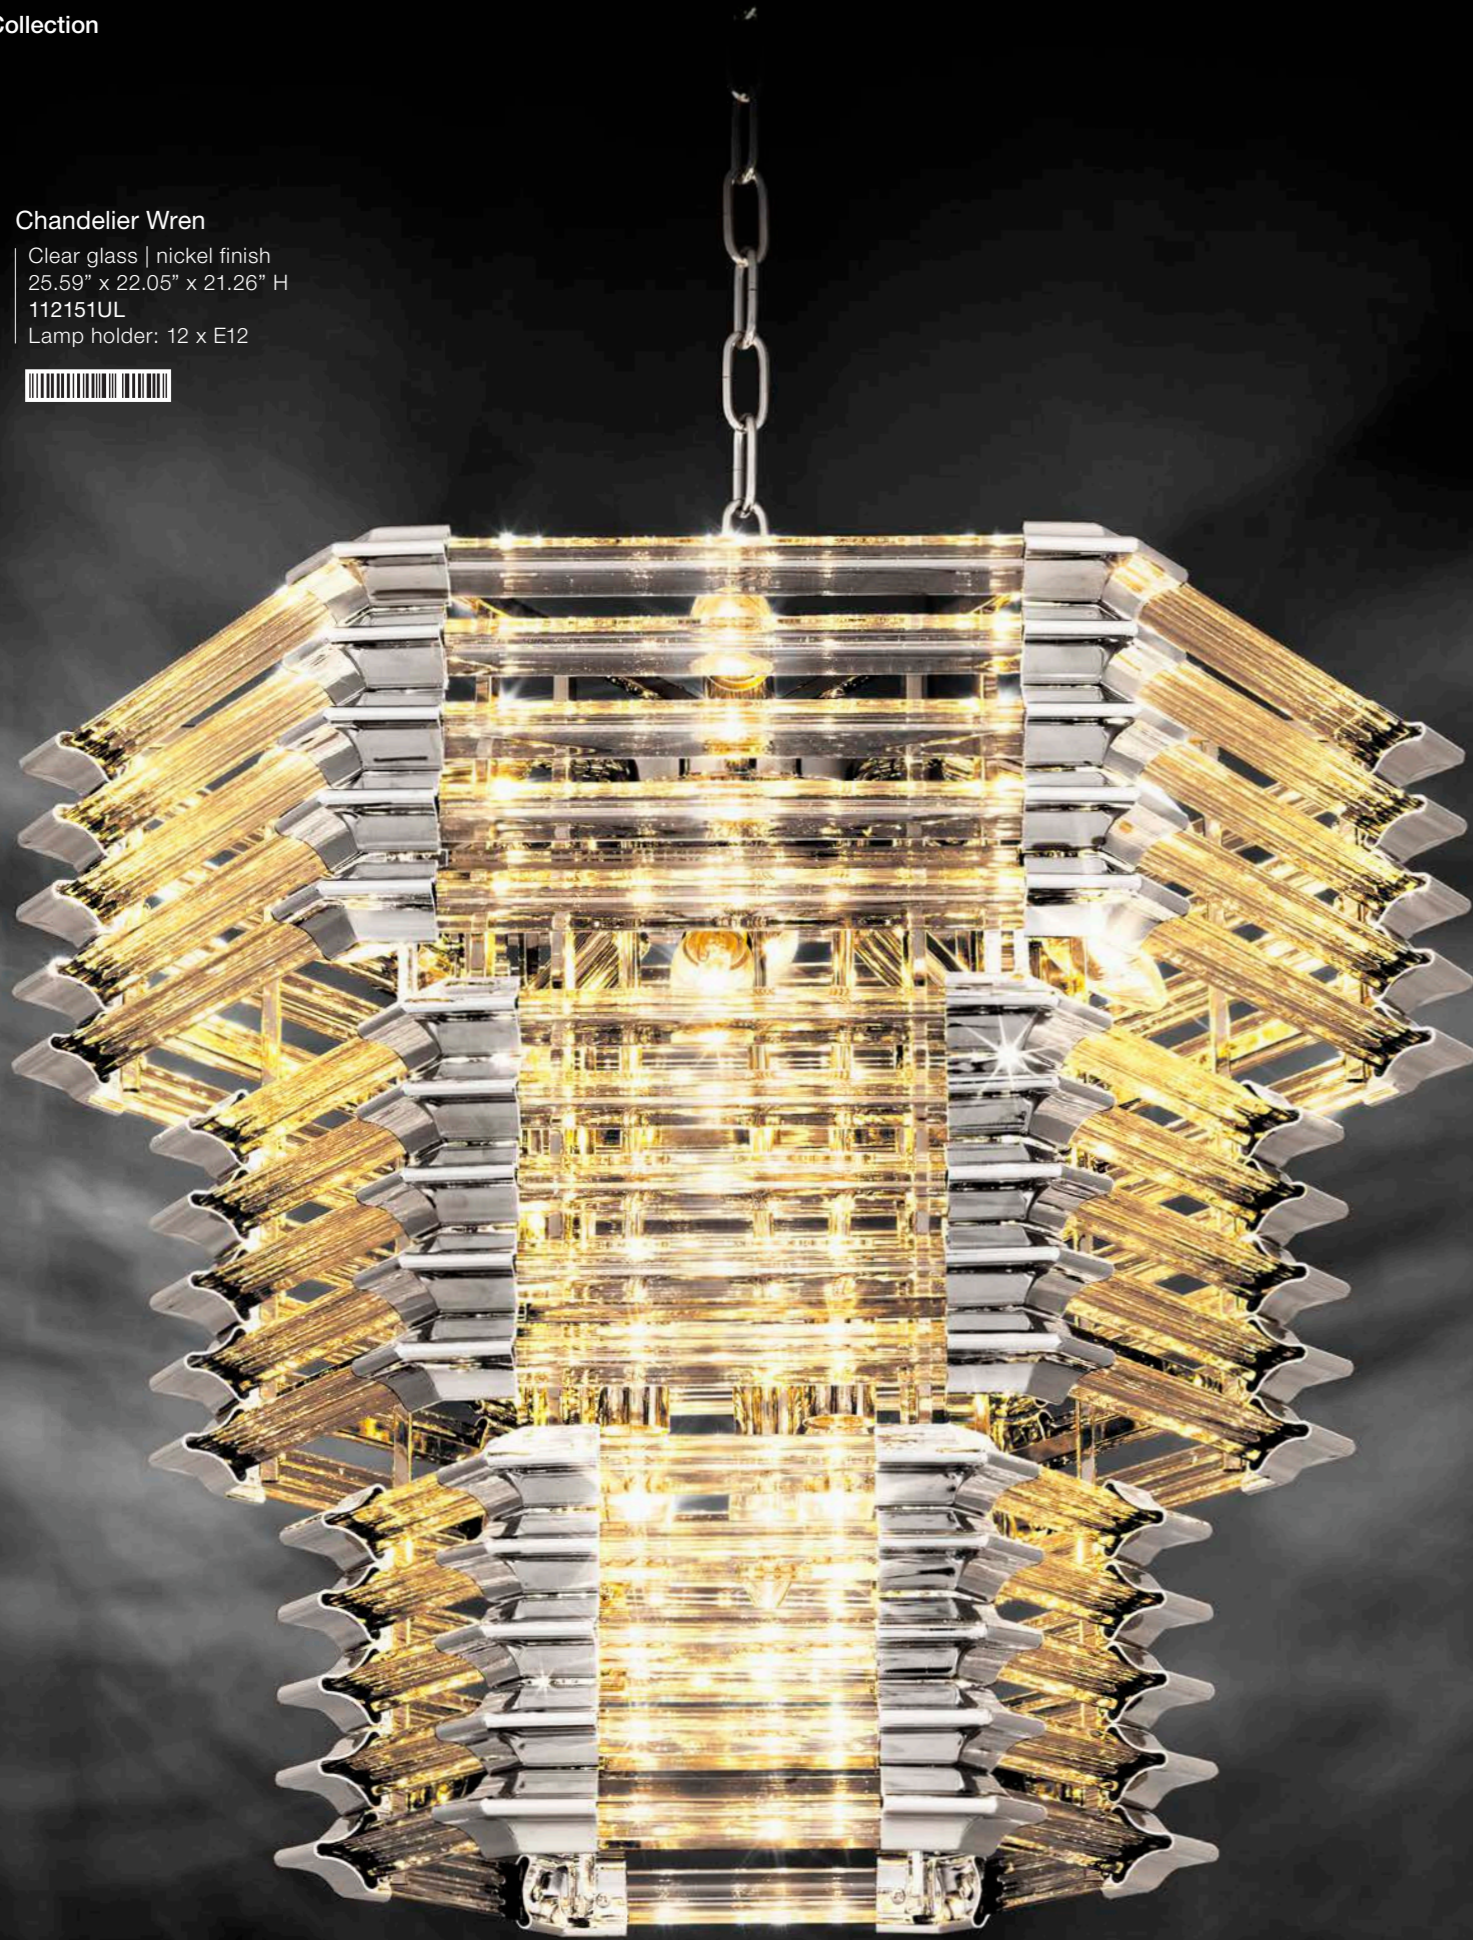

Chandelier Wren

Clear glass | nickel finish
25.59" x 22.05" x 21.26" H
112151UL
Lamp holder: 12 x E12

CHANDELIER
WREN