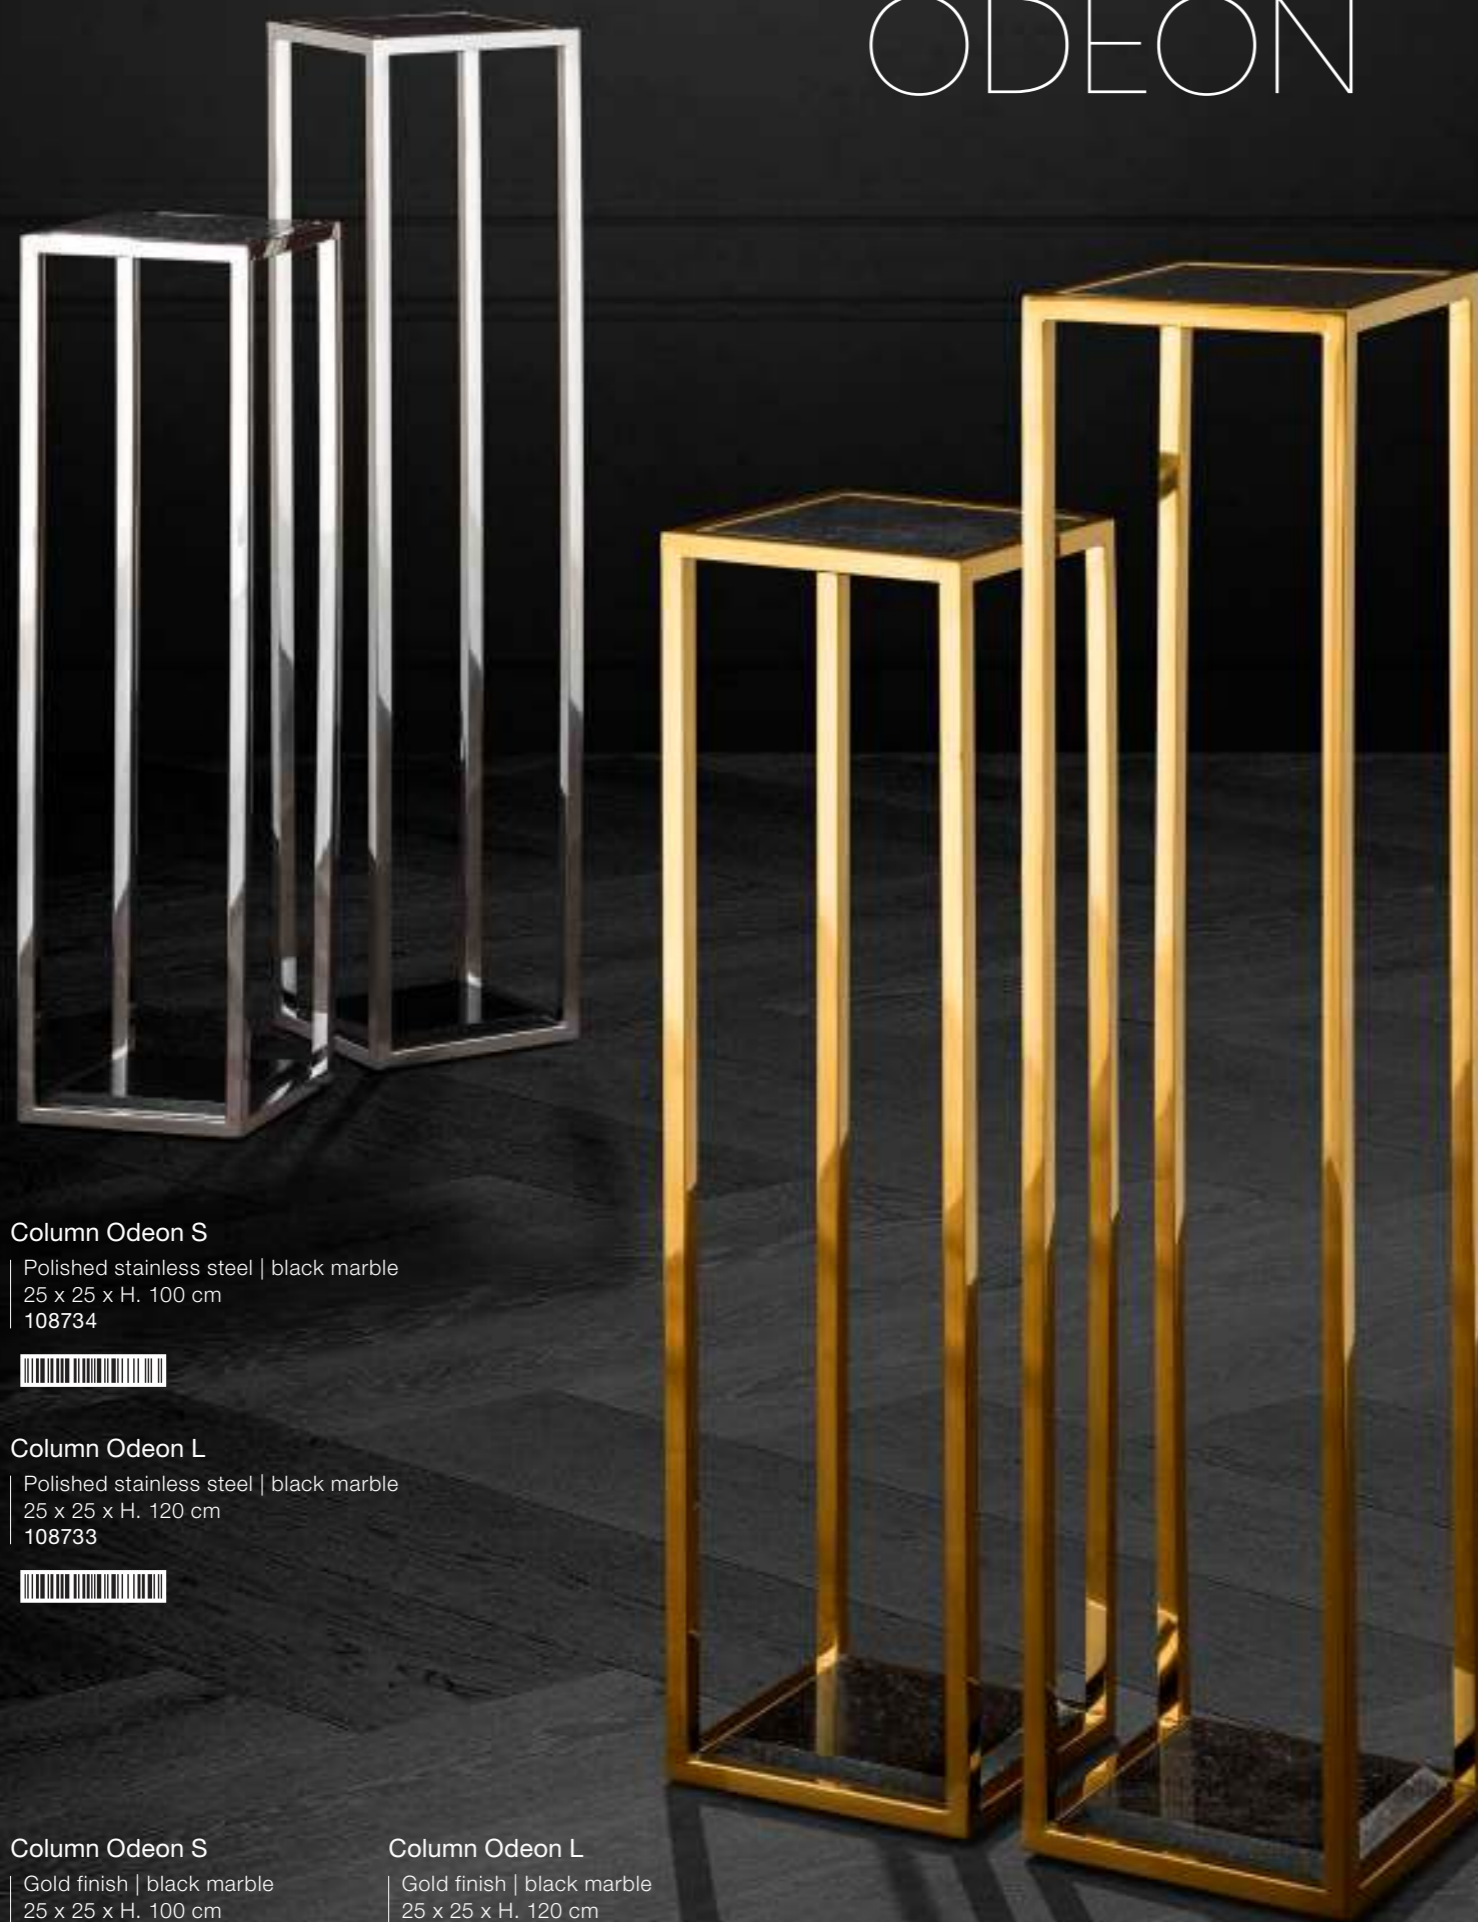

COLUMN ODEON

Column Odeon S
Gold finish | black marble
25 x 25 x H. 100 cm
109987

Column Odeon L
Gold finish | black marble
25 x 25 x H. 120 cm
109986

MEISSNER

PENTAGONAL PEDESTALS

Discover the versatility of the large and small Meissner Column.
With their pentagonal shape and shiny brushed copper finish, these designer pedestals add radiance and splendour to your home décor.