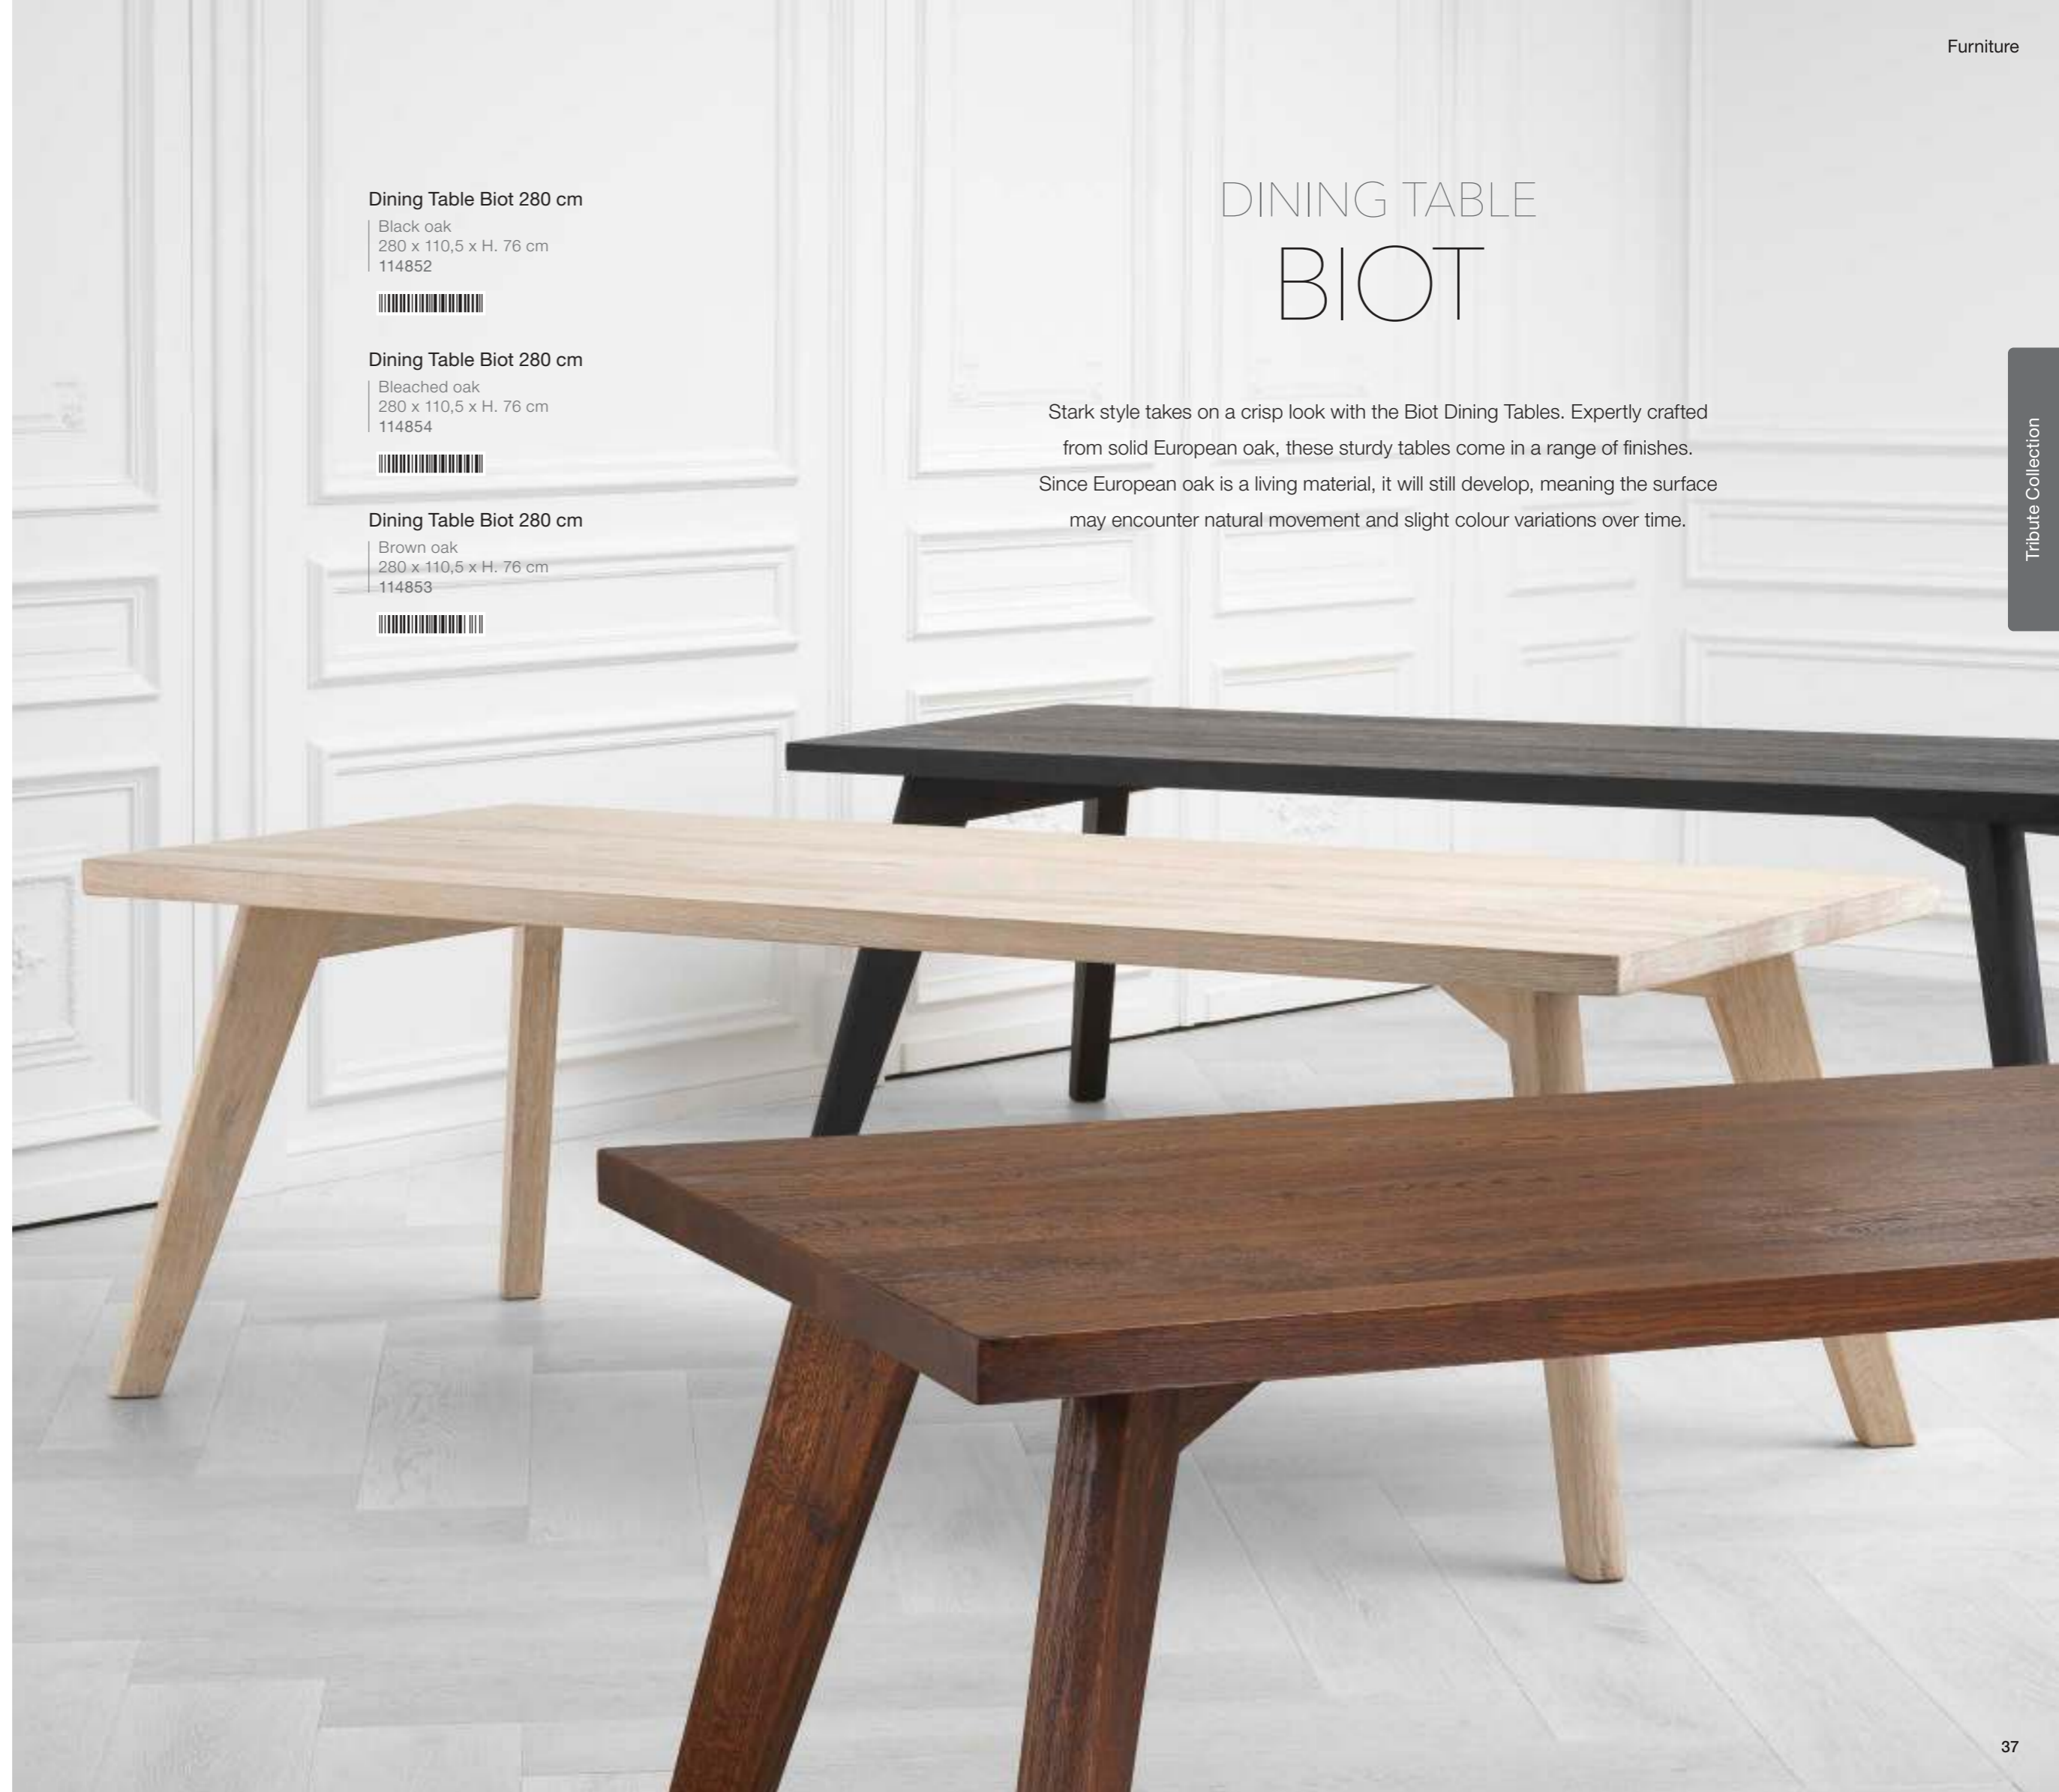

Dining Table Biot 280 cm

Black oak
280 x 110,5 x H. 76 cm
114852

Bleached oak
280 x 110,5 x H. 76 cm
114854

Brown oak
280 x 110,5 x H. 76 cm
114853

DINING TABLE BIOT

Stark style takes on a crisp look with the Biot Dining Tables. Expertly crafted from solid European oak, these sturdy tables come in a range of finishes. Since European oak is a living material, it will still develop, meaning the surface may encounter natural movement and slight colour variations over time.