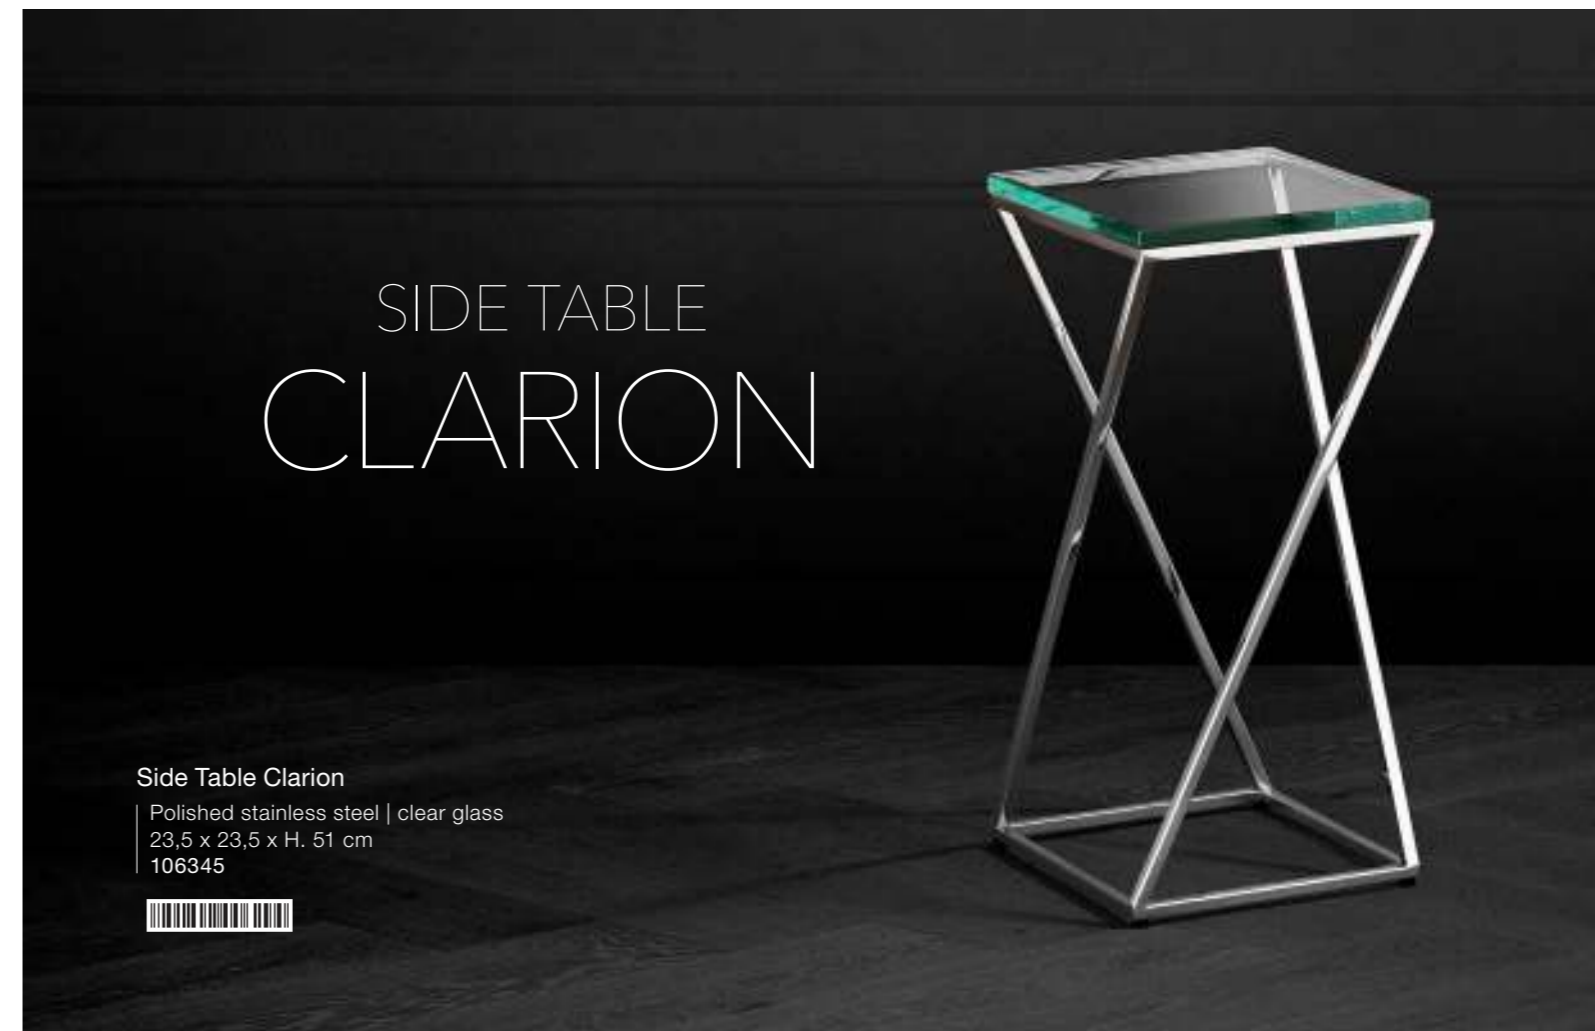

SIDE TABLE CLARION

Side Table Clarion

Polished stainless steel | clear glass
23,5 x 23,5 x H. 51 cm
106345