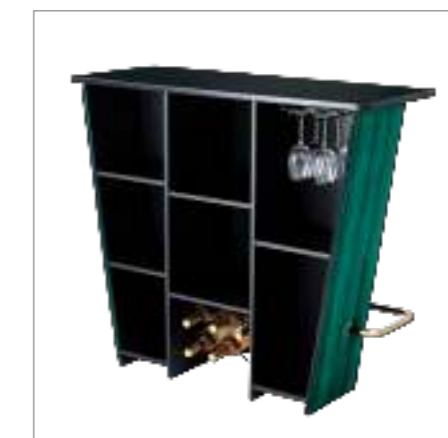

Bar Stool Bolton

Green velvet | champagne gold finish
 ø 37 x H. 72 cm
 111536
 Fabric composition
 100% polyester

Bar Bolton

Green velvet | black glass
 champagne gold finish
 120 x 48,5 x H. 104,5 cm
 111535
 Fabric composition
 100% polyester