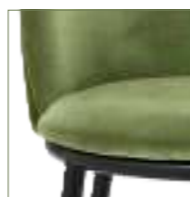

RETRO LOOK CONTEMPORARY COMFORT

CAMERON LIGHT GREEN SET OF 2