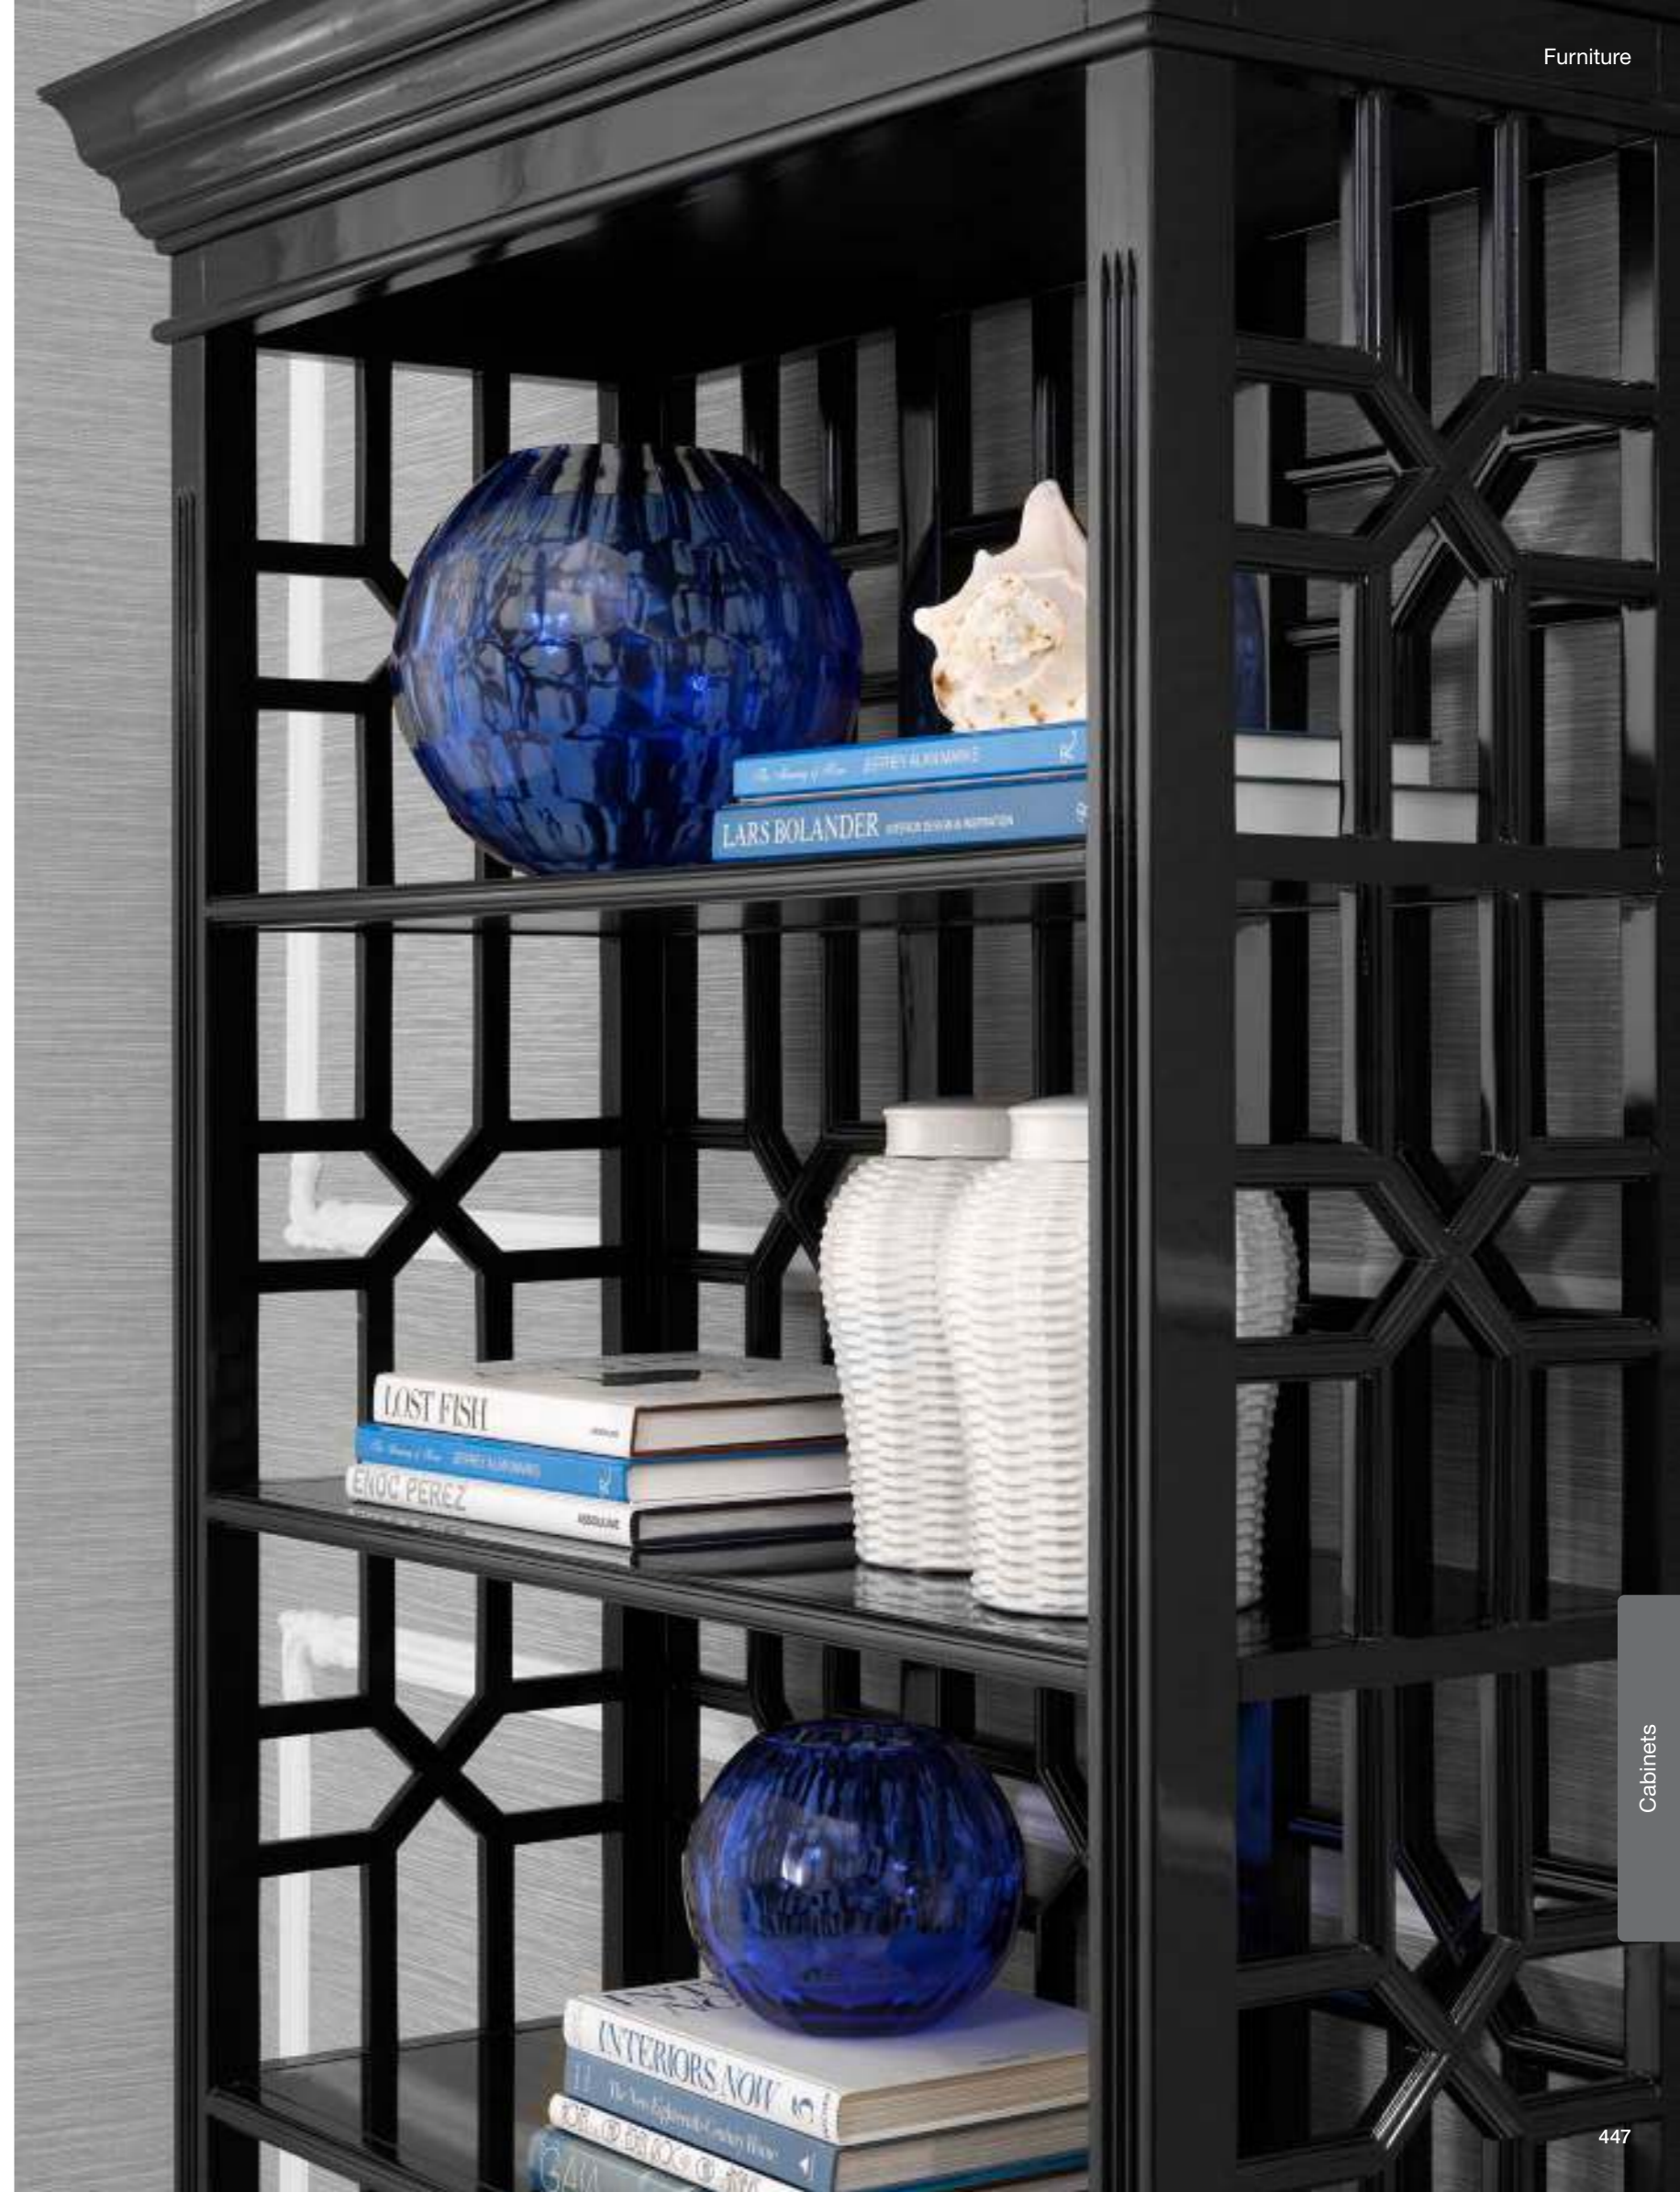

Piano black finish | mirror glass
124 x 46 x H. 90 cm
109040

CABINET COLERIDGE

Cabinet Coleridge

Piano white finish | mirror glass | nickel finish
138 x 51 x H. 103 cm
110152

CABINET BAHAMAS

Dresser Bahamas
 Black finish | natural cane | clear glass
 Antique bronze hardware
 200 x 56 x H. 92,5 cm
 111916