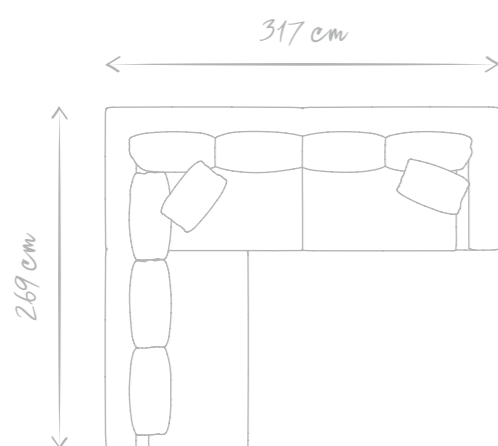

SOFA
RICHARD GERE

CHIC & SPACIOUS

Go for lavish luxury and cosy comfort with the modular Richard Gere Sofa. Inspired by the restrained charm of world famous actor Richard Gere, this ample snug couch exudes a modest beauty. Due to its modular setup you can place this settee as a left or right corner sofa. Finished in Panama natural upholstery, it features loose back cushions for optimal comfort.

Sofa Richard Gere

Panama natural | polished stainless steel base
A. 317 | B. 269 | C. 84 | D. 64 | E. 39 | F. 64 cm
110767
Fabric composition
88% polyester | 12% linen

Chairs and sofas

SOFA MARLON BRANDO

Sofa Marlon Brando

Panama natural | polished stainless steel base
A. 317 | B. 112 | C. 84 | D. 64 | E. 39 | F. 64 cm
110856
Fabric composition
88% polyester | 12% linen

Reference dimensions are indicated as follows: A = width | B = depth | C = height - Seat: D = depth | E = height - Arm: F = height