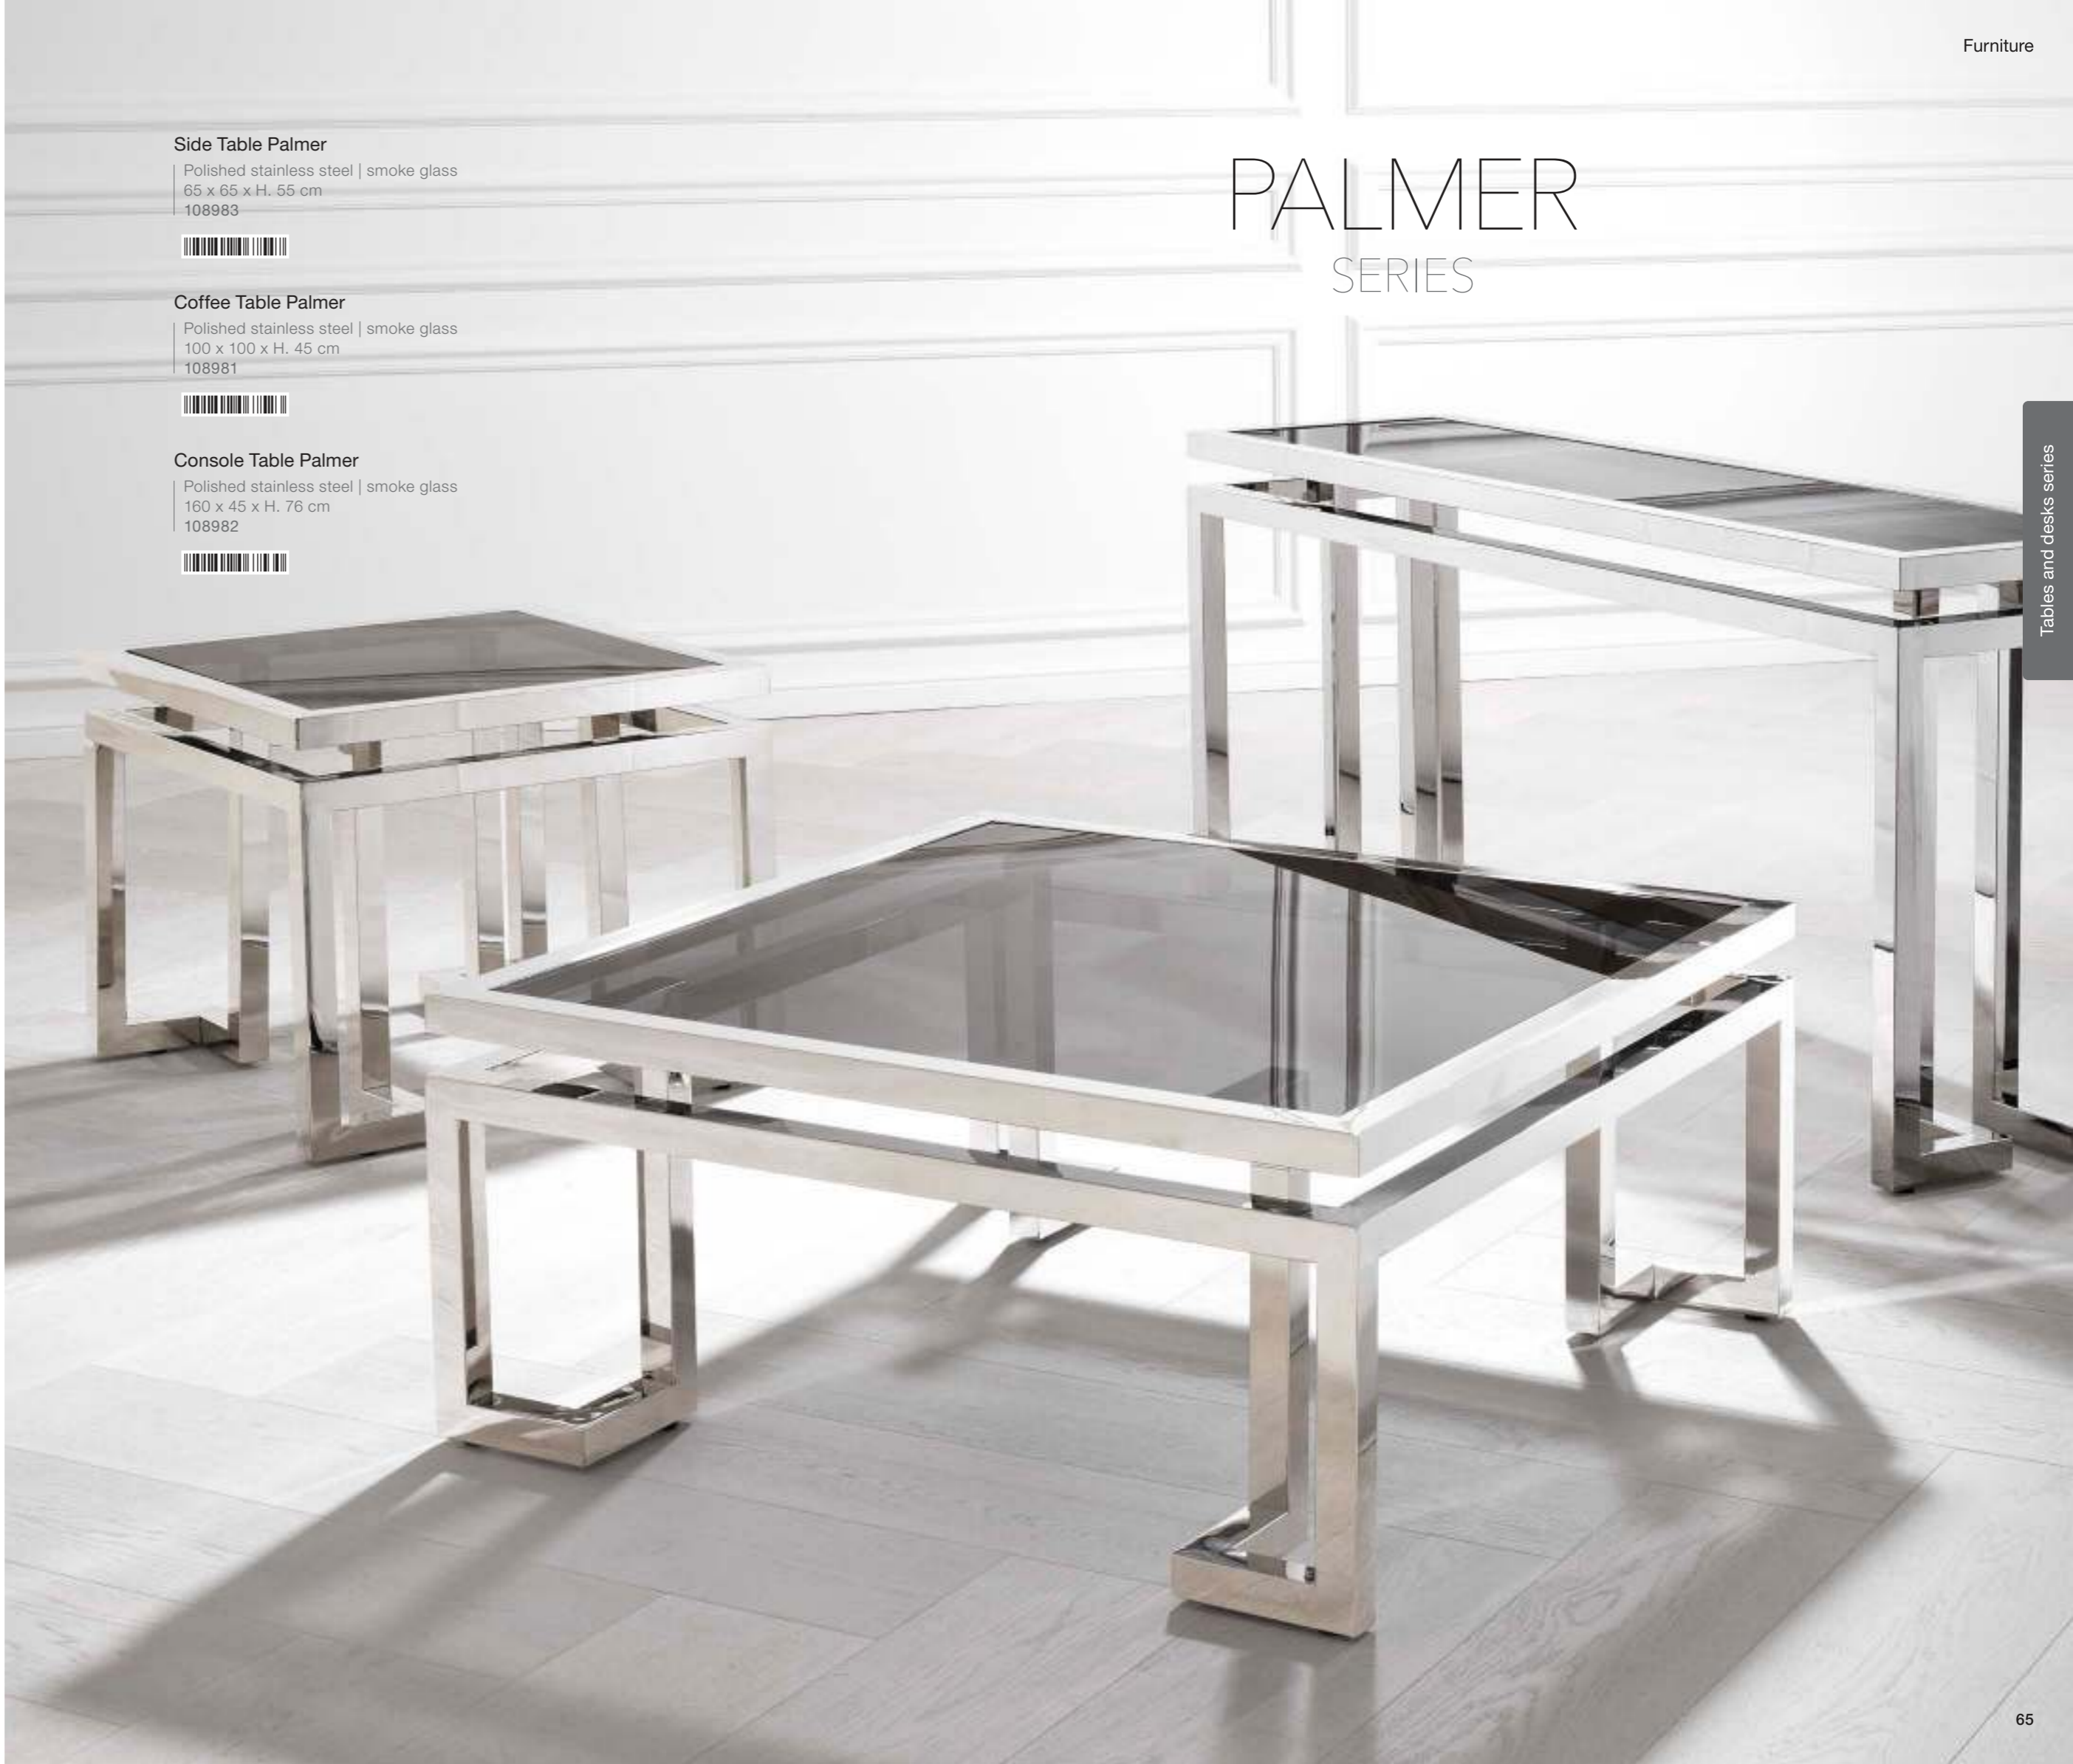

Side Table Palmer

Polished stainless steel | smoke glass
65 x 65 x H. 55 cm
108983

Coffee Table Palmer

Polished stainless steel | smoke glass
100 x 100 x H. 45 cm
108981

Console Table Palmer

Polished stainless steel | smoke glass
160 x 45 x H. 76 cm
108982

PALMER

SERIES

ROYALTON

SERIES

Add glamorous designer style to your interior with pieces from our exquisite Royalton series. The clear glass tabletops and shelves of these transparent furniture pieces run parallel to the square bars of their acrylic frames. Metallic corners and legs complete the modern aesthetic.