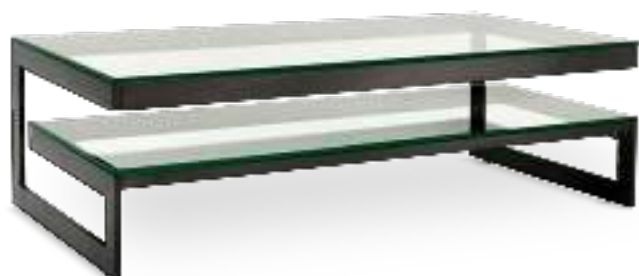

COFFEE TABLE GAMMA

Coffee Table Gamma

Bronze finish | clear glass
150 x 80 x H. 46 cm
110368