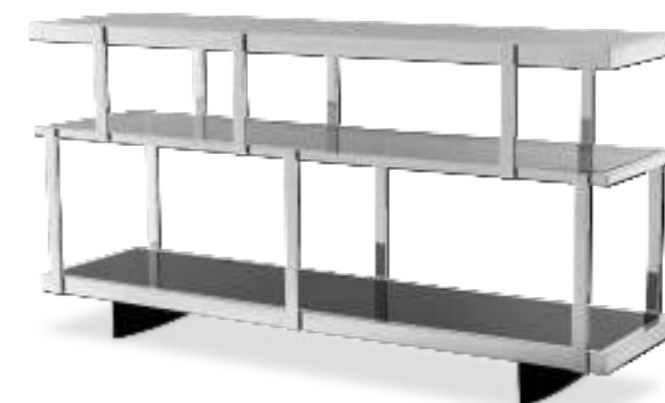

Dresser Nesto

Polished stainless steel | smoke glass | black glass
180 x 46 x H. 91 cm
114829