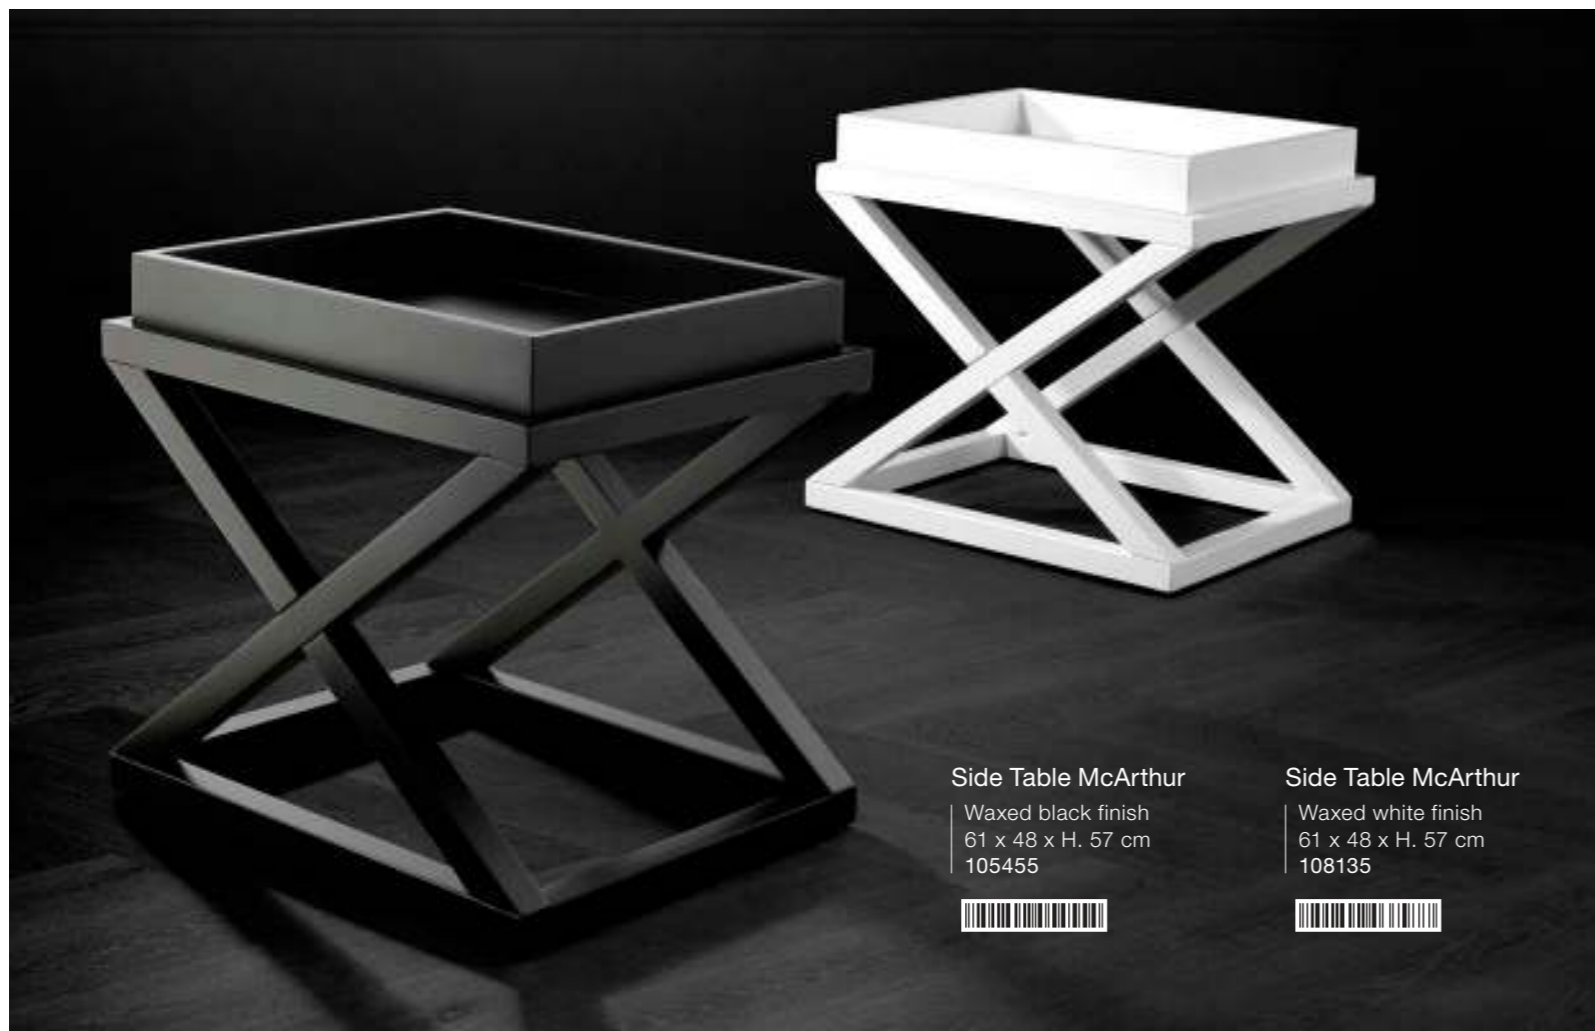

Side Table McArthur

Waxed black finish
61 x 48 x H. 57 cm
105455

Side Table McArthur

Waxed white finish
61 x 48 x H. 57 cm
108135