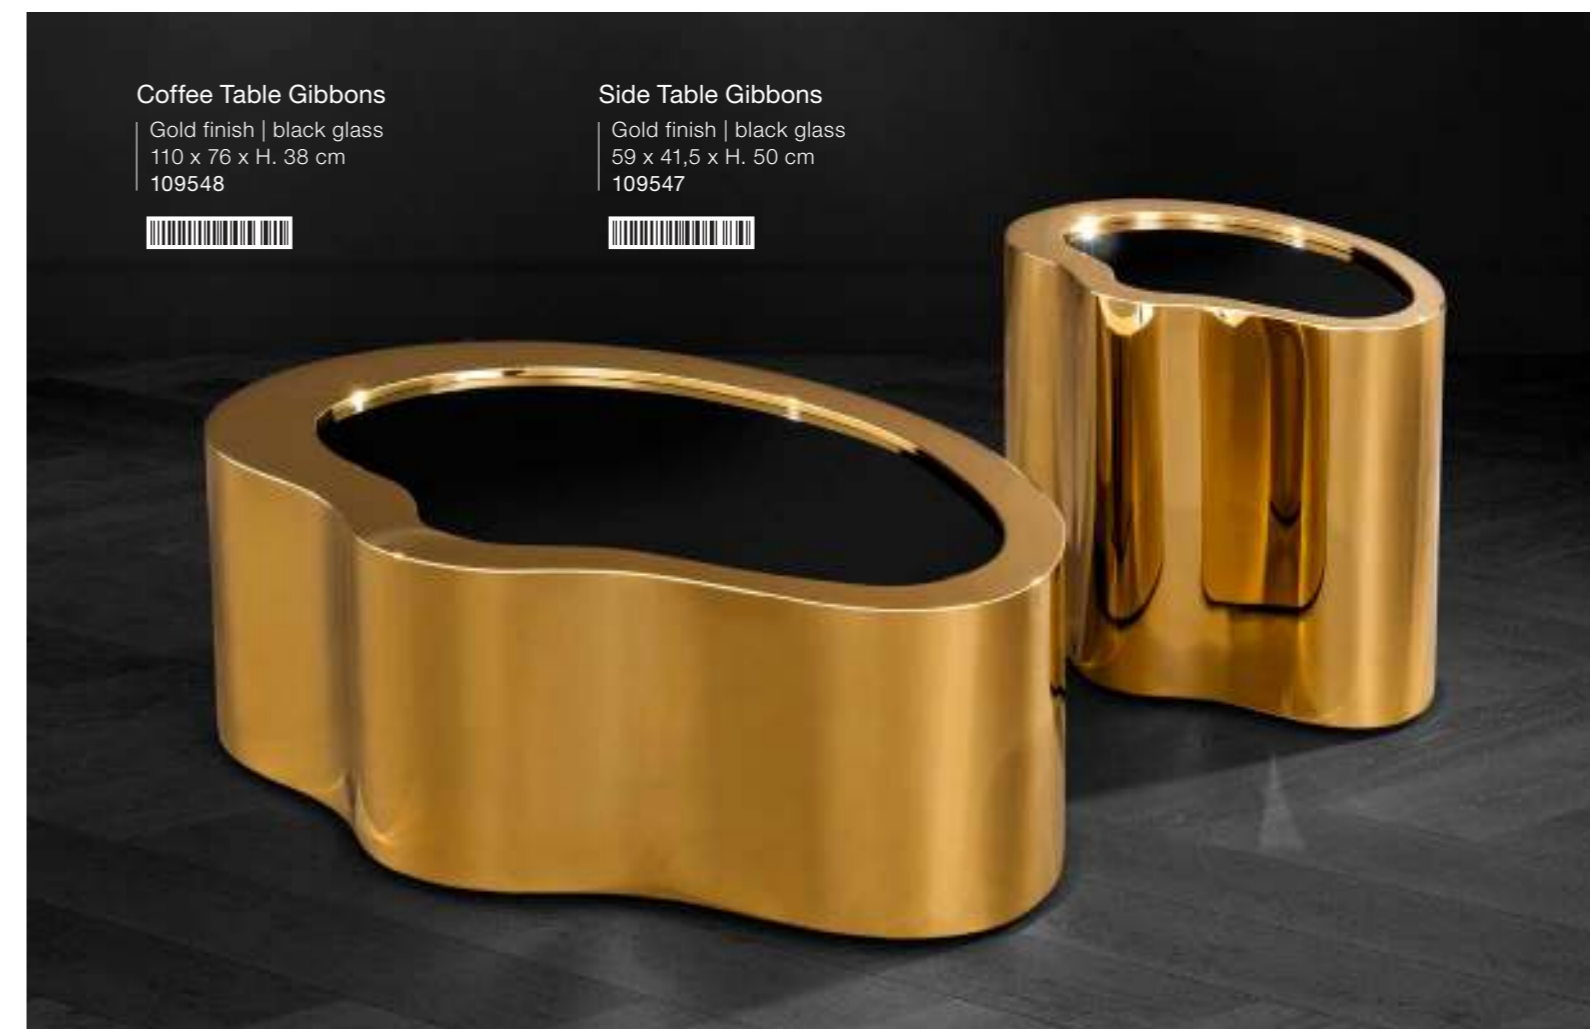

CONSOLE TABLE FLORENCE

Console Table Florence

Polished stainless steel | black finish | bevelled clear glass
169 x 54 x H. 75,5 cm
113057

Console Table Florence

Gold finish | black finish | bevelled clear glass
169 x 54 x H. 75,5 cm
112336

Side Table Sceptre

Polished stainless steel
67 x 61 x H. 55 cm
109549

Coffee Table Sceptre

Polished stainless steel
116 x 76 x H. 38 cm
109550

Coffee Table Gibbons

Gold finish | black glass
110 x 76 x H. 38 cm
109548