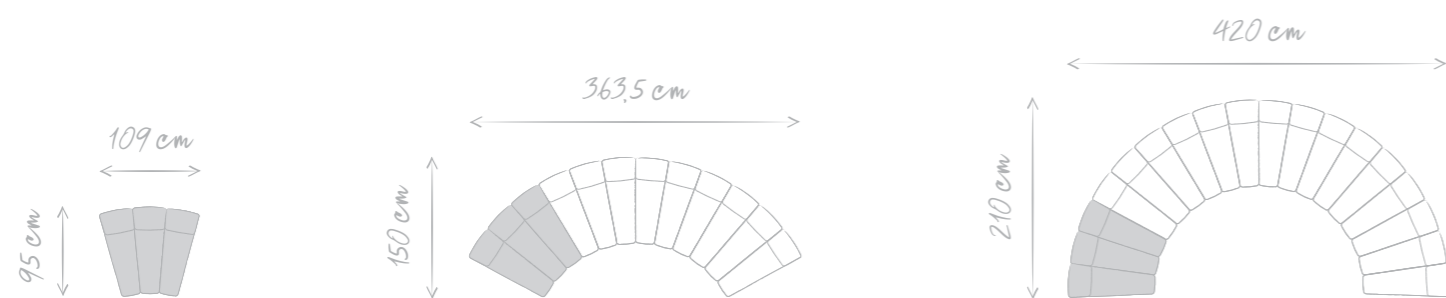

Modular Sofa Lando

Savona midnight blue velvet
A. 109 | B. 95 | C. 83,5 | D. 65 | E. 41 cm
112689UK
Fabric composition
100% polyester