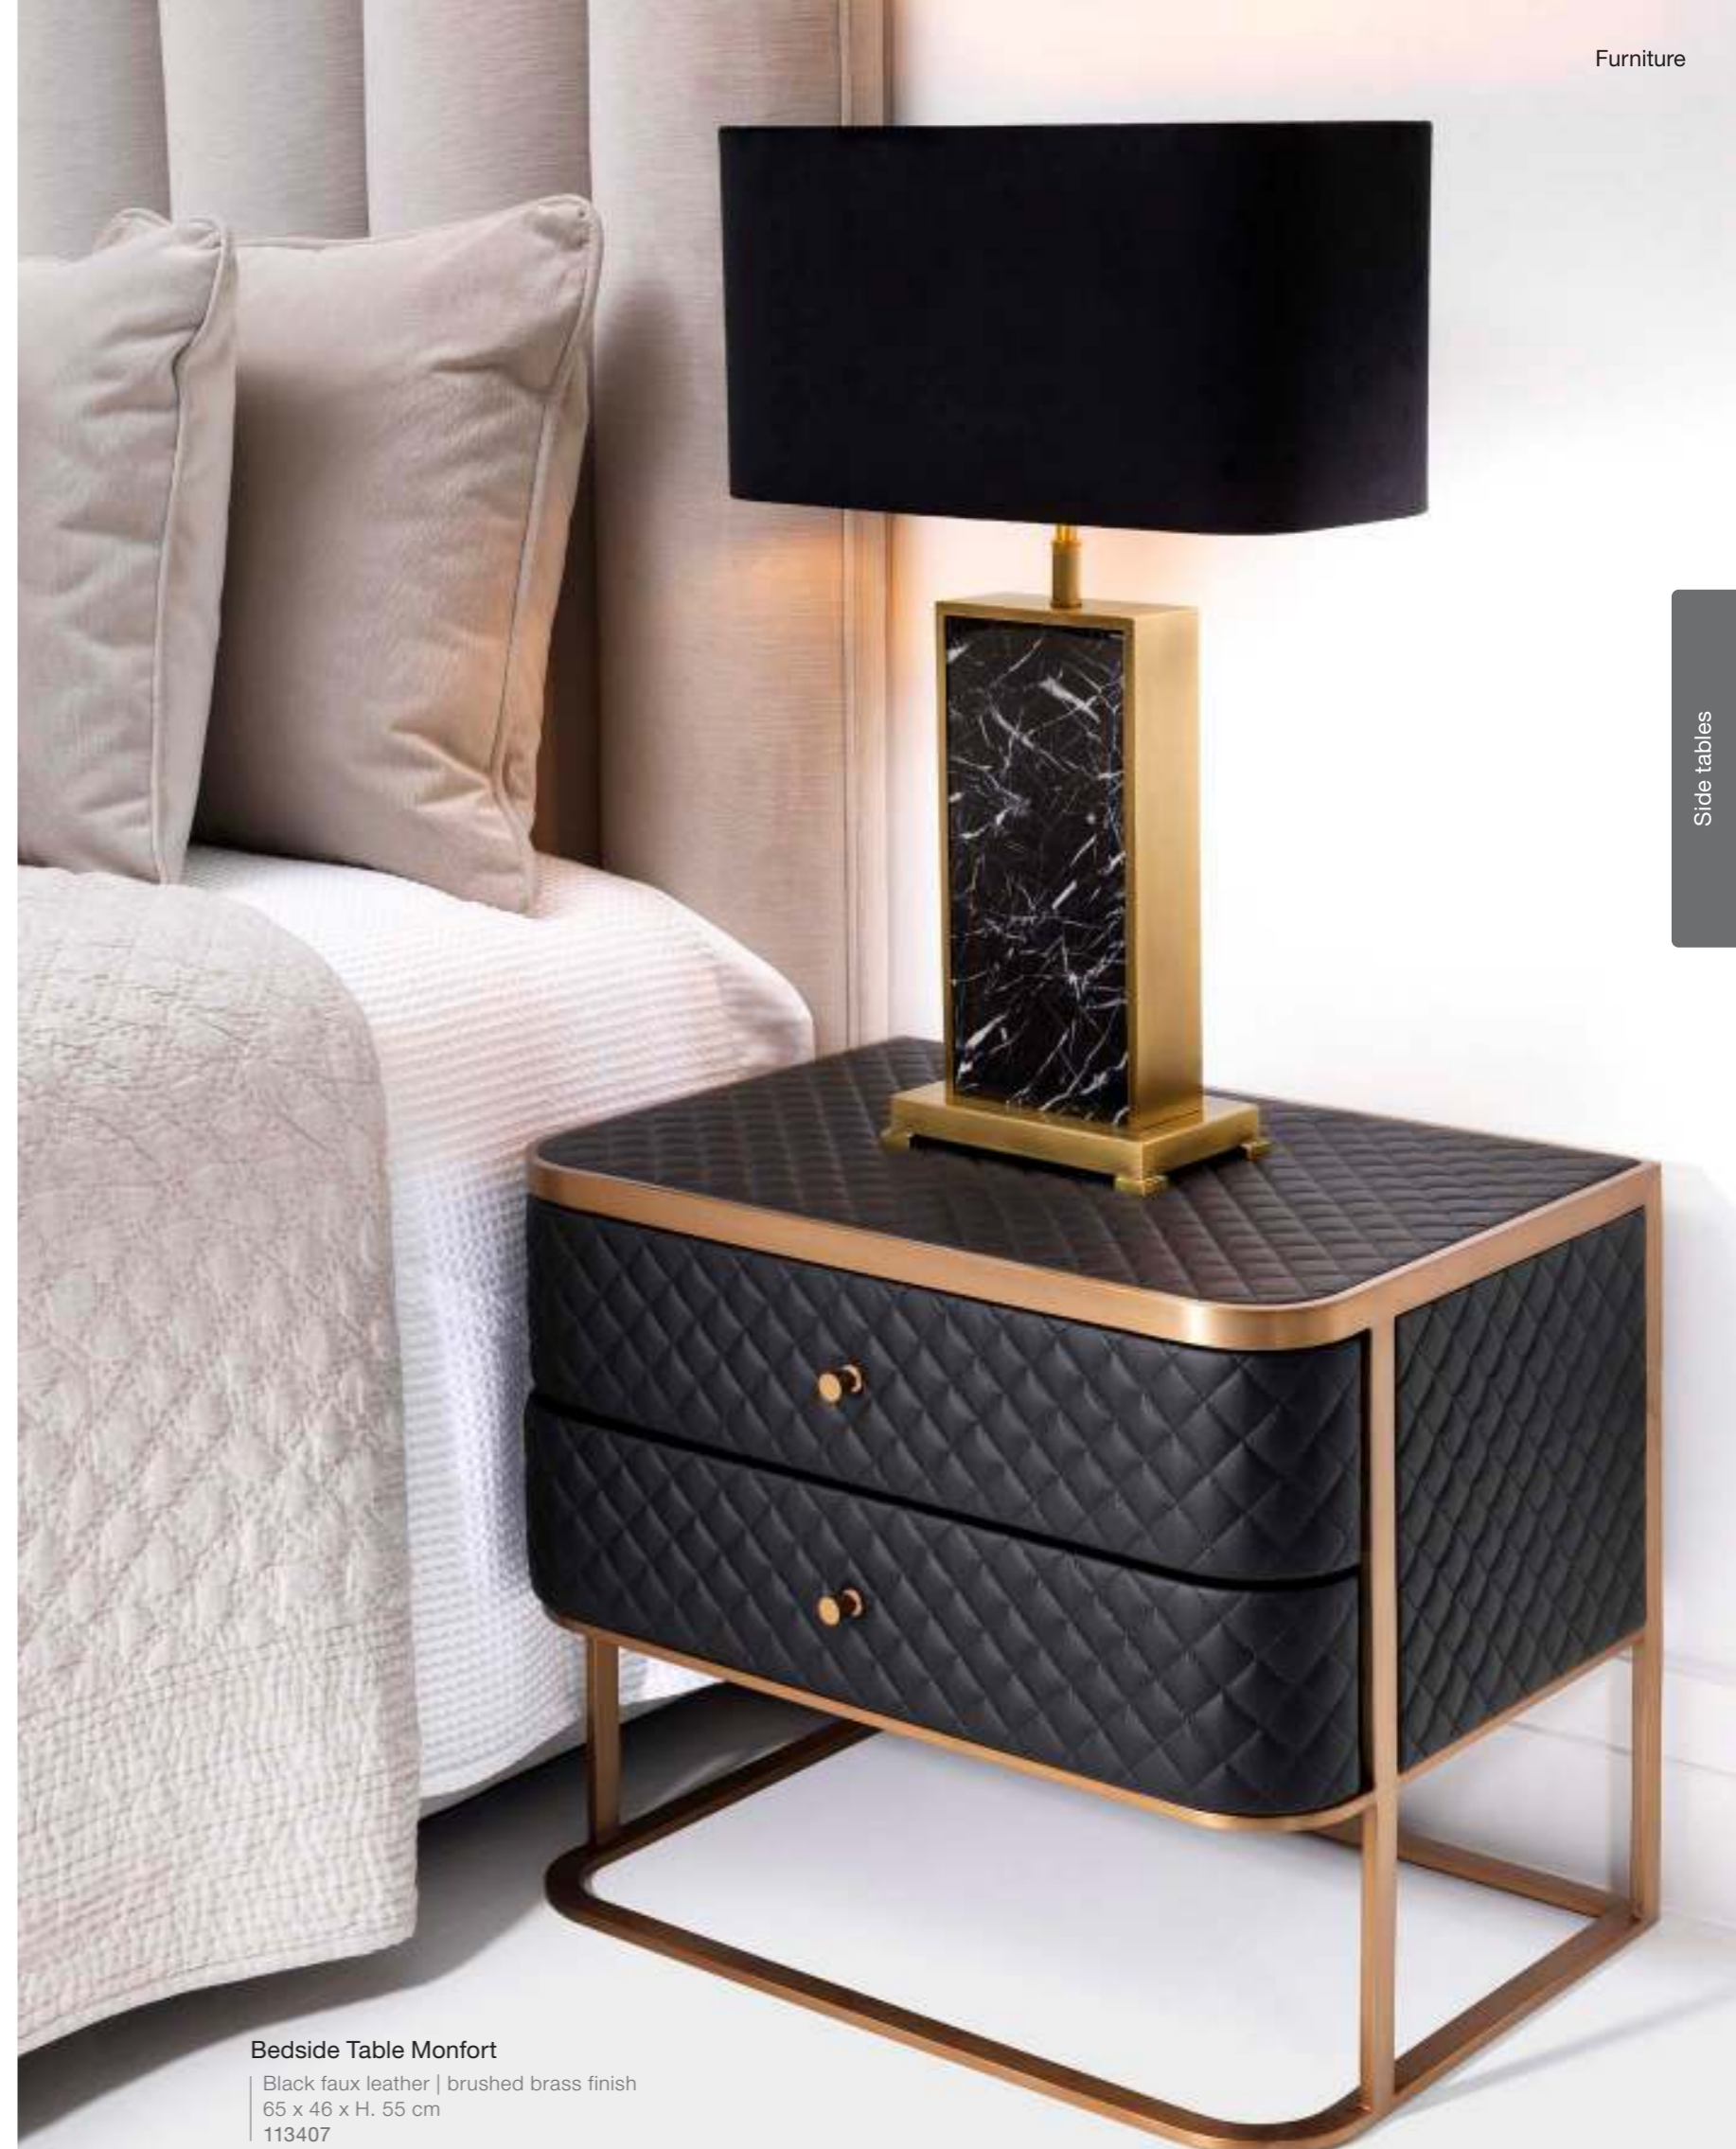

Bedside Table Monfort

Black faux leather | brushed brass finish
65 x 46 x H. 55 cm
113407