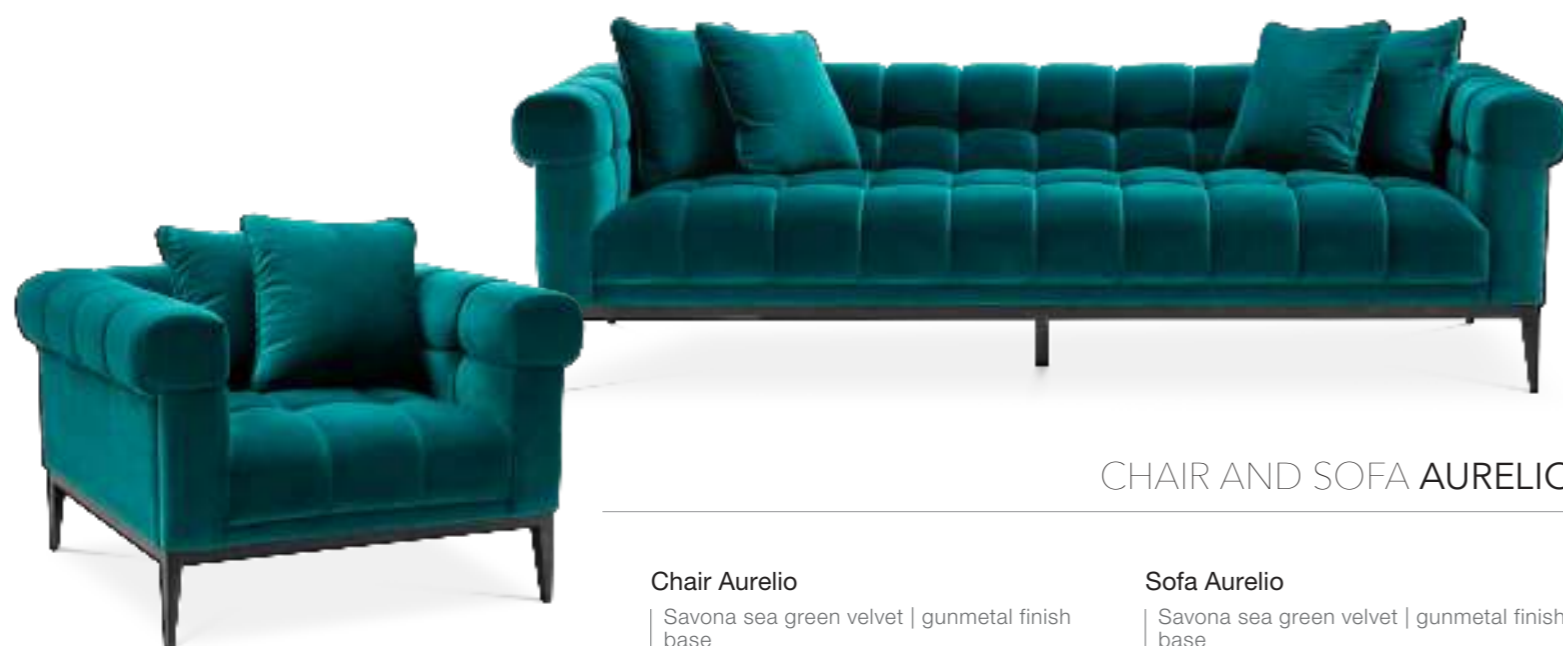

CHAIR AND SOFA AURELIO

Chair Aurelio

Savona sea green velvet | gunmetal finish base
A. 102 | B. 98 | C. 69 | D. 70 | E. 44 cm
113356
Fabric composition
100% polyester

Sofa Aurelio

Savona sea green velvet | gunmetal finish base
A. 240 | B. 98 | C. 69 | D. 70 | E. 44 cm
111859
Fabric composition
100% polyester