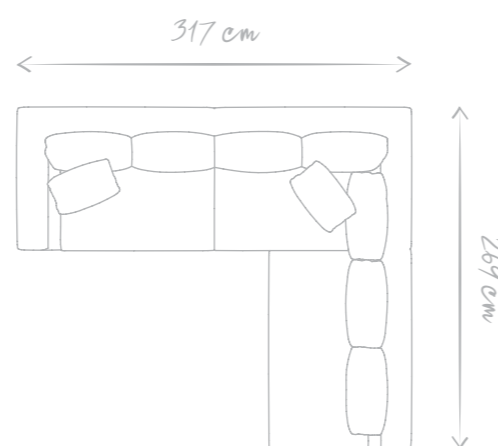

SOFA
RICHARD GERE

CHIC & SPACIOUS

Go for lavish luxury and cosy comfort with the modular Richard Gere Sofa. Inspired by the restrained charm of world famous actor Richard Gere, this ample snug couch exudes a modest beauty. Due to its modular setup you can place this settee as a left or right corner sofa. Finished in Panama natural upholstery, it features loose back cushions for optimal comfort.

Sofa Richard Gere

Panama natural | polished stainless steel base
A. 317 | B. 269 | C. 84 | D. 64 | E. 39 | F. 64 cm
110767
Fabric composition
88% polyester | 12% linen

Chairs and sofas

SOFA MARLON BRANDO

Sofa Marlon Brando

Panama natural | polished stainless steel base
A. 317 | B. 112 | C. 84 | D. 64 | E. 39 | F. 64 cm
110856
Fabric composition
88% polyester | 12% linen

Reference dimensions are indicated as follows: A = width | B = depth | C = height - Seat: D = depth | E = height - Arm: F = height