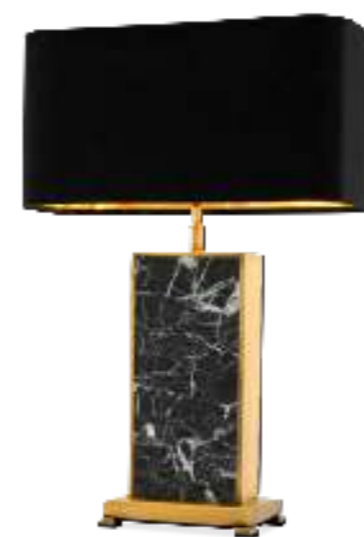

Table Lamp Newman

Grey marble | antique brass finish
Including black shade
A. 14 | B. 40 | C. 75 cm
114000
Lamp holder: 1 x E27

Table Lamp Newman

Black marble | antique brass finish
Including black shade
A. 14 | B. 40 | C. 75 cm
114001
Lamp holder: 1 x E27