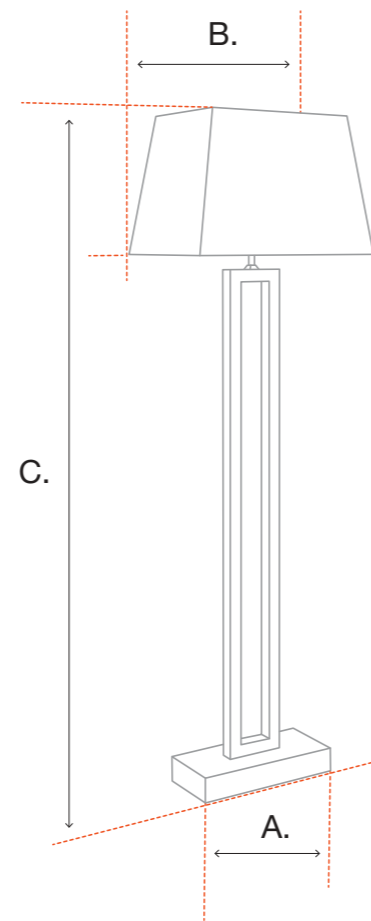

Please note that the reference dimensions are indicated as follows:

TABLE AND FLOOR LAMPS

- A = lamp width
- B = shade width
- C = total height

All dimensions mentioned in the descriptions are in centimeters, approximate and subject to change (with a tolerance of 2 percent).