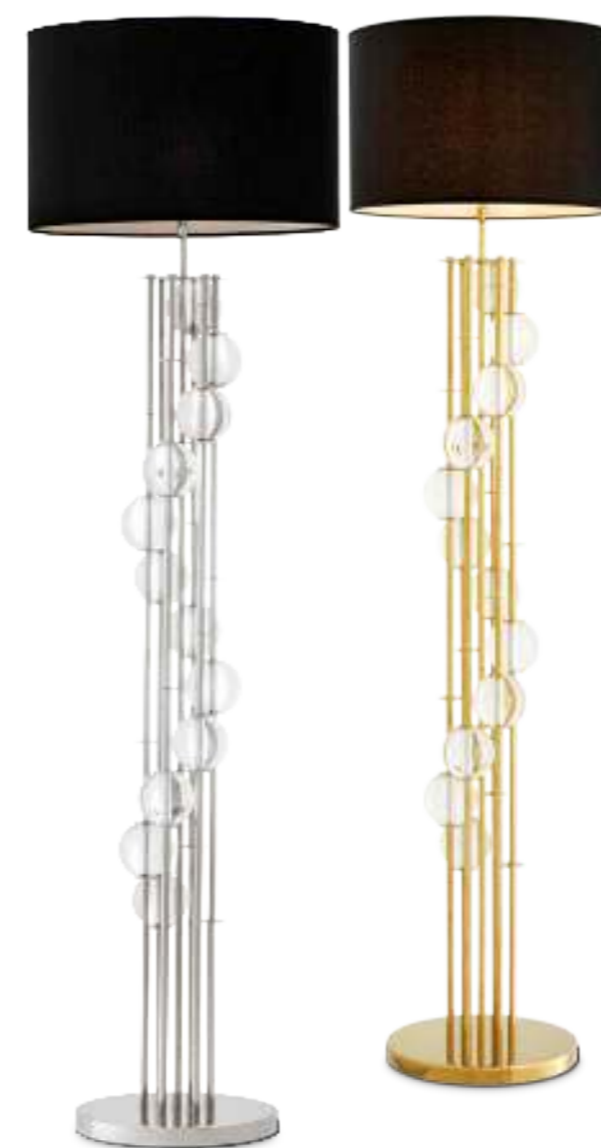

LORENZO

RAVISHING REFLECTION

With twelve balls of clear crystal glass spiralling down its sculptural steel frame, the Lorenzo Floor Lamp features an eye-catching design. This stylish and contemporary floor lamp is available with a nickel or gold finish base. It comes with a black fabric drum shade.

Floor Lamp Lorenzo

Nickel finish | crystal glass
Including black shade
A. 28 | B. 48 | C. 176 cm
110357
Lamp holder: 1 x E27

Floor Lamp Lorenzo

Gold finish | crystal glass
Including black shade
A. 28 | B. 48 | C. 176 cm
110356
Lamp holder: 1 x E27

TABLE LAMP LORENZO

Table Lamp Lorenzo

Nickel finish | crystal glass
Including black shade
A. 20 | B. 45 | C. 85 cm
109567
Lamp holder: 1 x E27

Table Lamp Lorenzo

Gold finish | crystal glass
Including black shade
A. 20 | B. 45 | C. 85 cm
109975
Lamp holder: 1 x E27