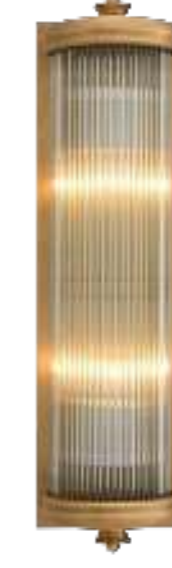

WALL LAMP GLORIOUS

WALL LAMP GLORIOUS