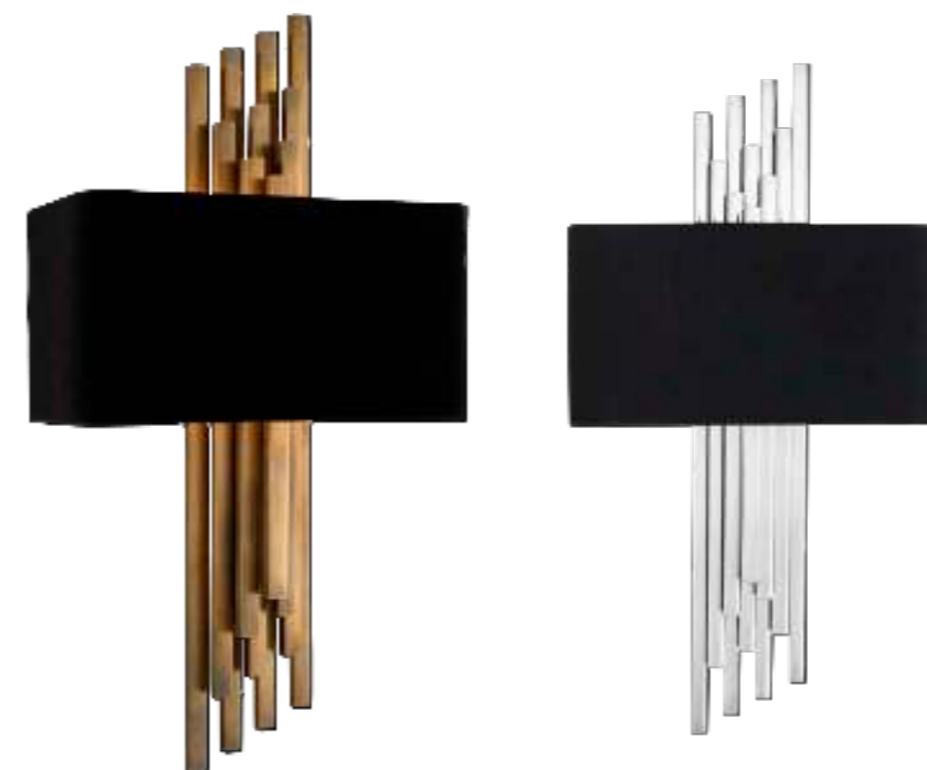

Vintage brass finish
Including pleated black shades
36 x H. 53 x D. 15 cm
109191
Lamp holder: 2 x E14

WALL LAMP BEAU RIVAGE

Wall Lamp Beau Rivage

Vintage brass finish
20,5 x H. 40 x D. 13 cm
111366
Lamp holder: 2 x E14

WALL LAMP CARUSO

Wall Lamp Caruso

Vintage brass finish
Including black shade
31 x H. 59 x D. 16 cm
112133
Lamp holder: 2 x E27

Wall Lamp Caruso

Nickel finish
Including black shade
31 x H. 59 x D. 16 cm
112132
Lamp holder: 2 x E27

All lamps are sold without light bulbs.

MINI

Wall Lamp Gaillard

Gunmetal finish | vintage brass finish
 Excluding shades
 44 x H. 100 x D. 14,5 cm
 109342
 Lamp holder: 4 x E14

MINI

Wall Lamp Tiberius set of 2