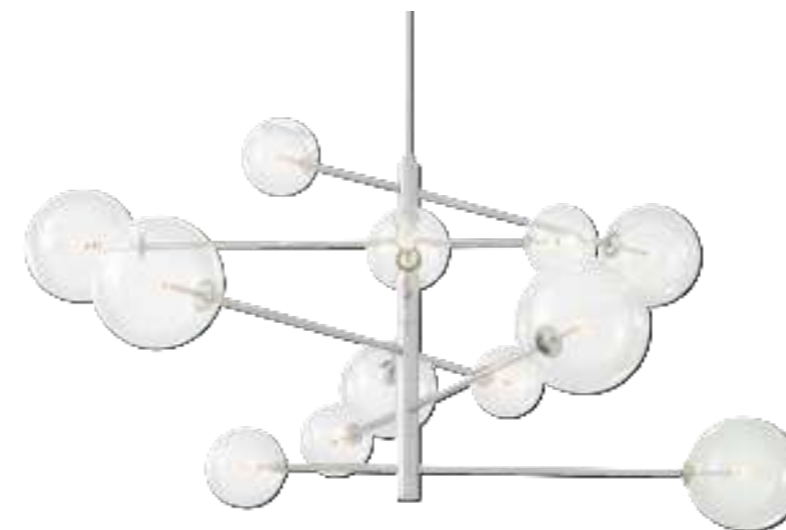

Chandelier Argento L

Nickel finish | clear glass
ø 130 x min. H. 93,5 cm
111975
Lamp holder: 12 x G4