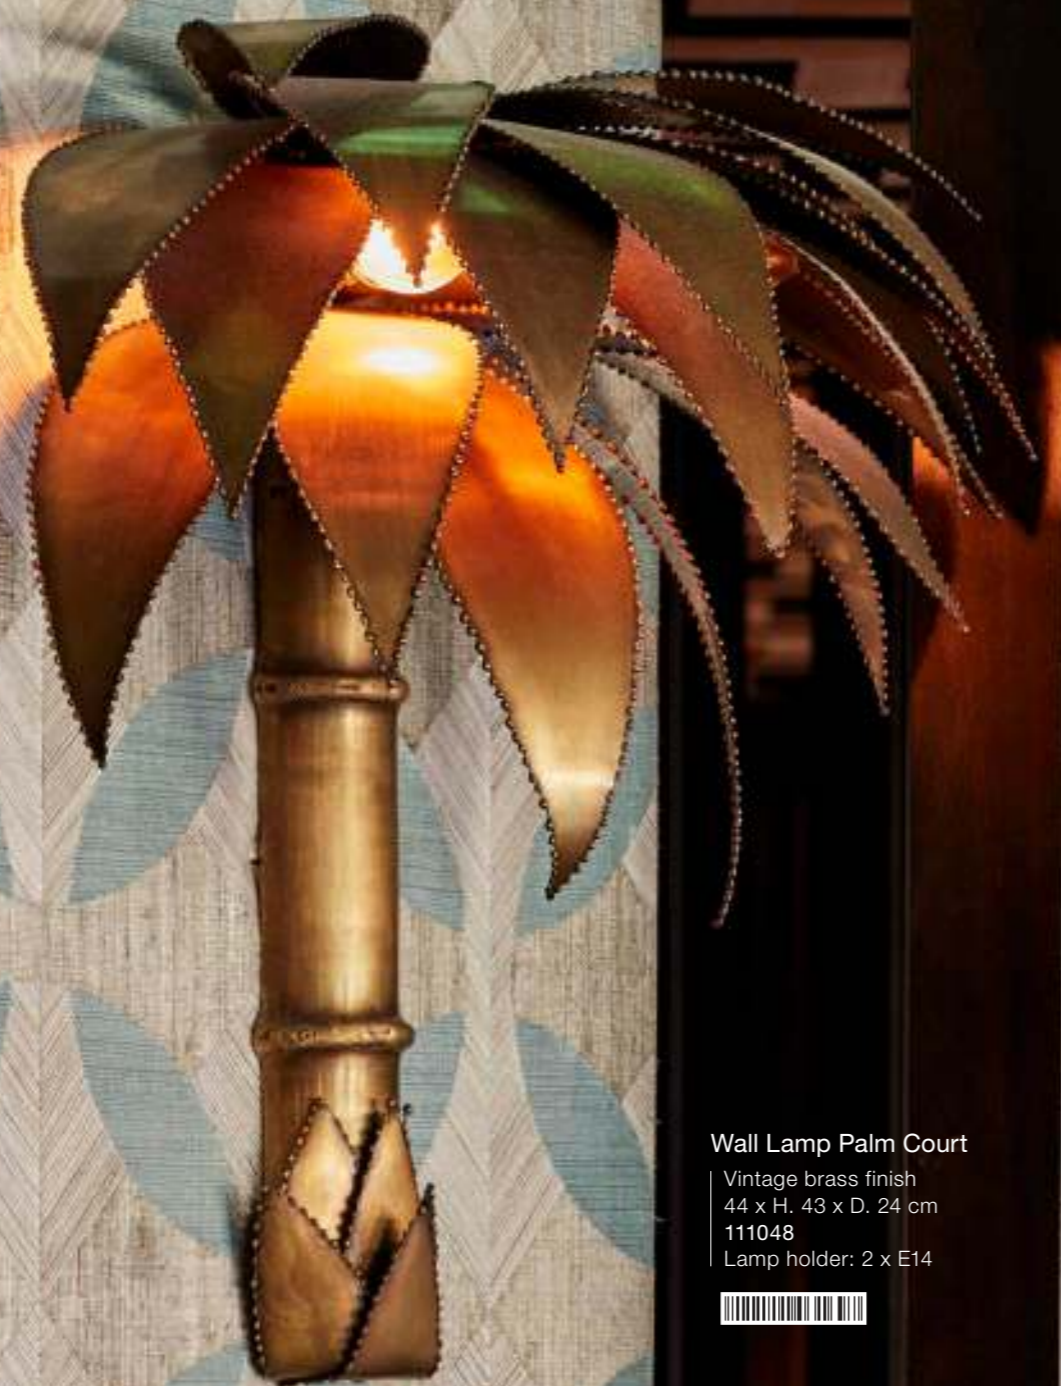

WALL LAMP DAMIAN

WALL LAMP PEGASO

WALL LAMP ELIX

WALL LAMP CULVER

WALL LAMP LARABEE

All lamps are sold without light bulbs.