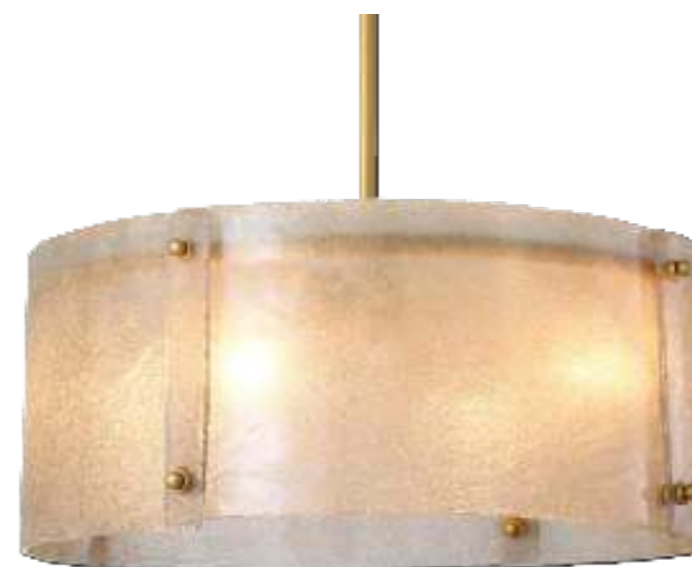

All lamps are sold without light bulbs.

PLAYFUL DESIGN

The playful design of the Kimpton chandelier reminds one of a game of Mikado. Made up of six rectangular bars with an antique brass finish and integrated LED lights, this versatile modern suspension light creates beautiful light effects in your interior surroundings. The bars can be hung in any desired position by adjusting the length of the wires.