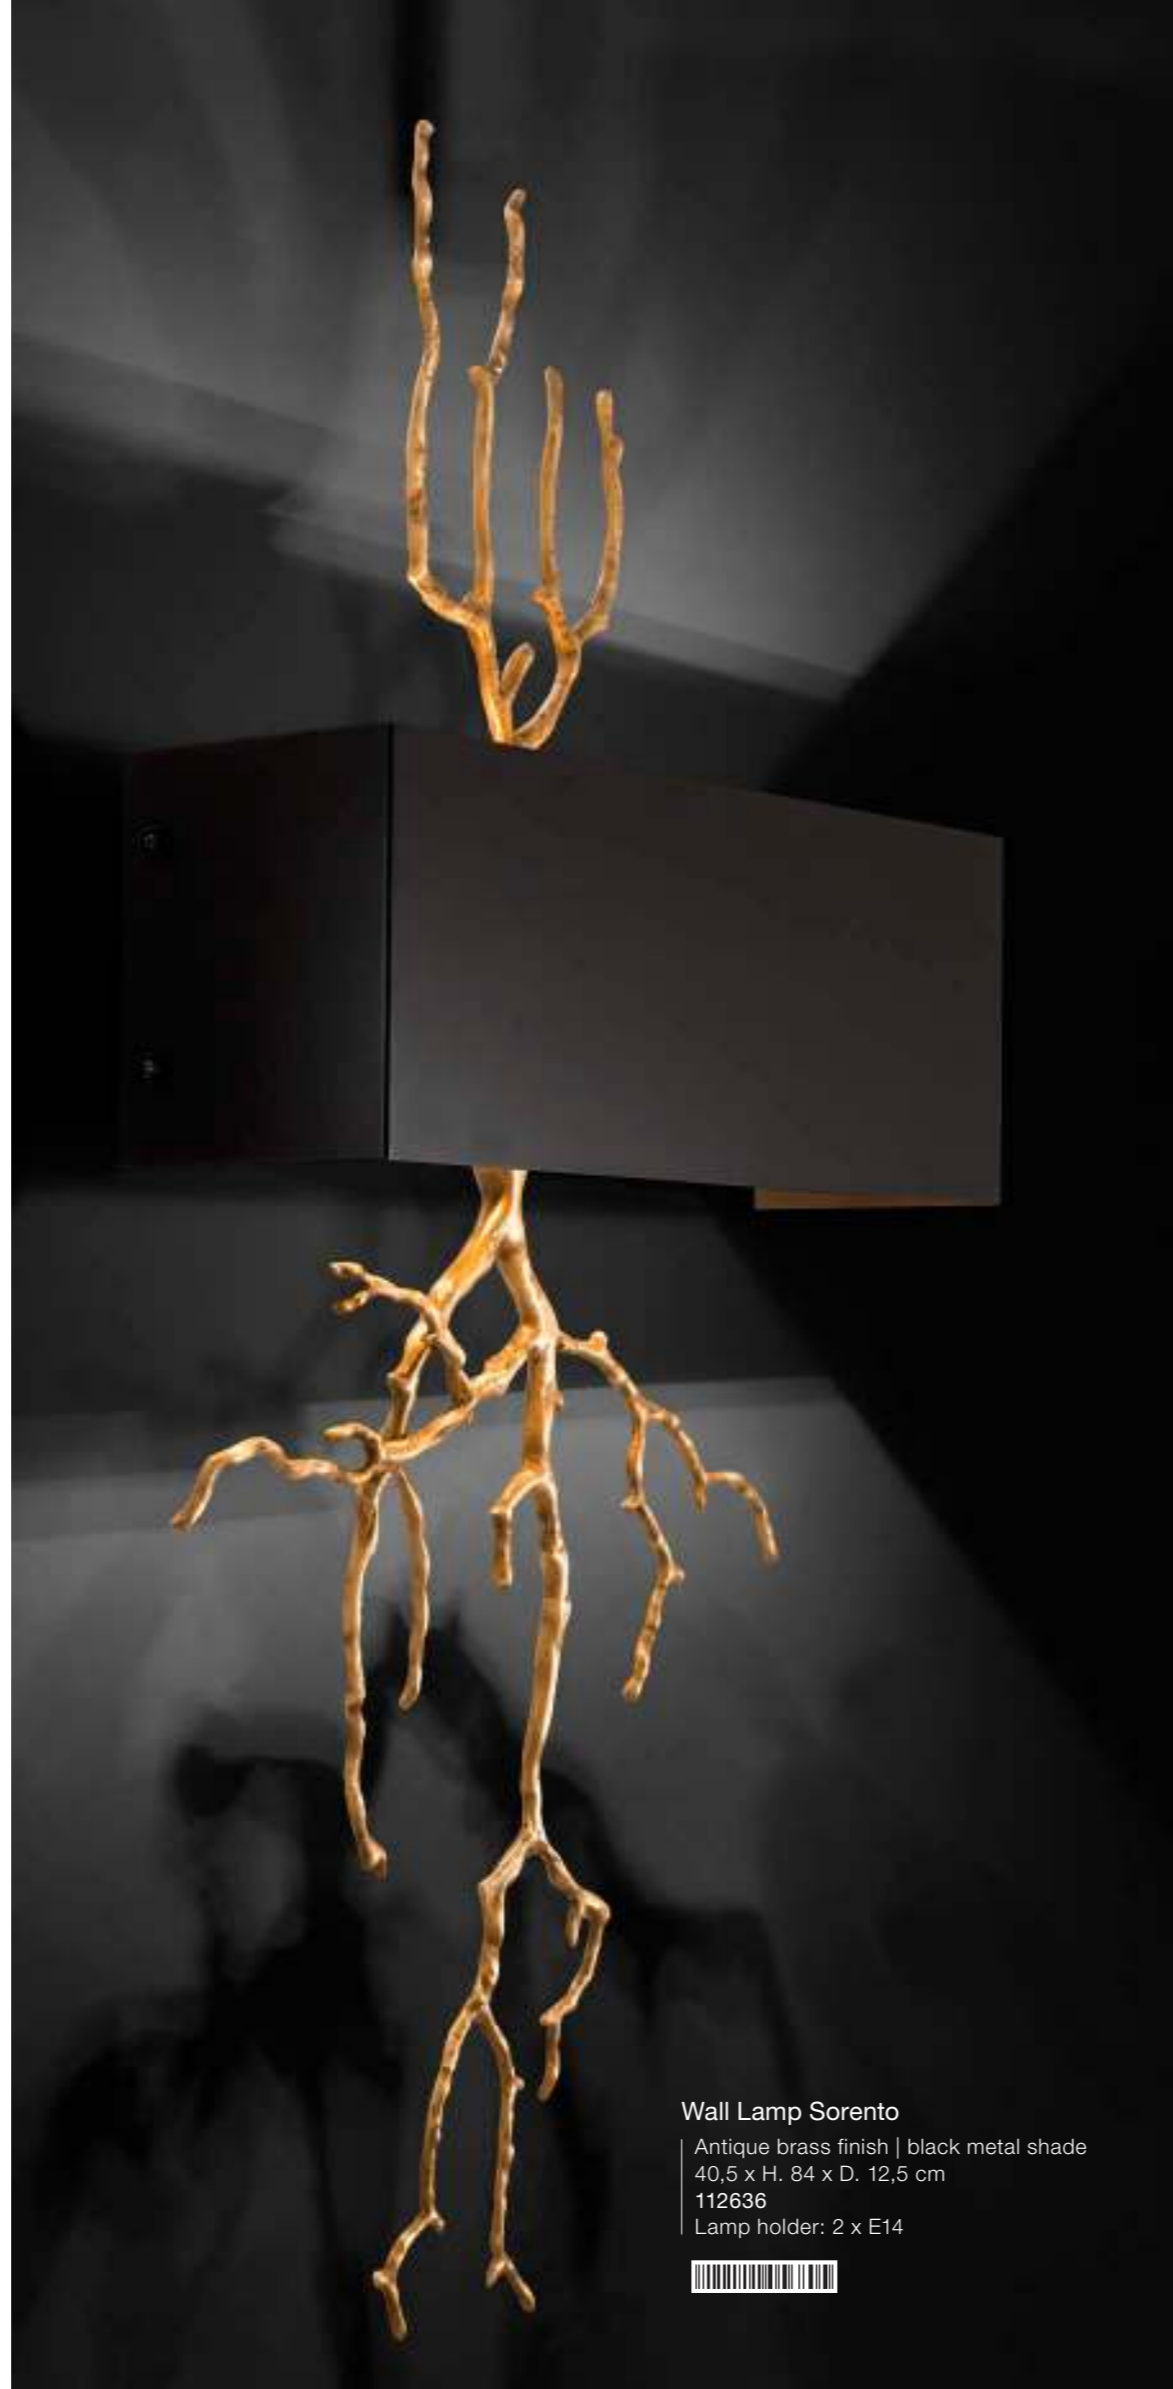

Wall Lamp Sorento

Antique brass finish | black metal shade
40,5 x H. 84 x D. 12,5 cm
112636
Lamp holder: 2 x E14