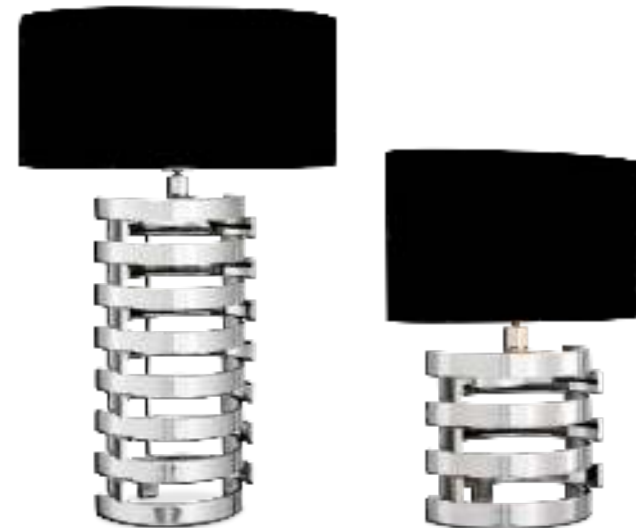

GOLD FINISH

Table Lamp Boxter S

Gold finish
Including black shade
A. 18 | B. 35 | C. 50 cm
109810
Lamp holder: 1 x E27

Table Lamp Boxter L

Gold finish
Including black shade
A. 22 | B. 50 | C. 69 cm
109812
Lamp holder: 1 x E27

NICKEL FINISH

Table Lamp Boxter L

Nickel finish
Including black shade
A. 22 | B. 50 | C. 69 cm
109811
Lamp holder: 1 x E27

Table Lamp Boxter S

Nickel finish
Including black shade
A. 18 | B. 35 | C. 50 cm
109809
Lamp holder: 1 x E27