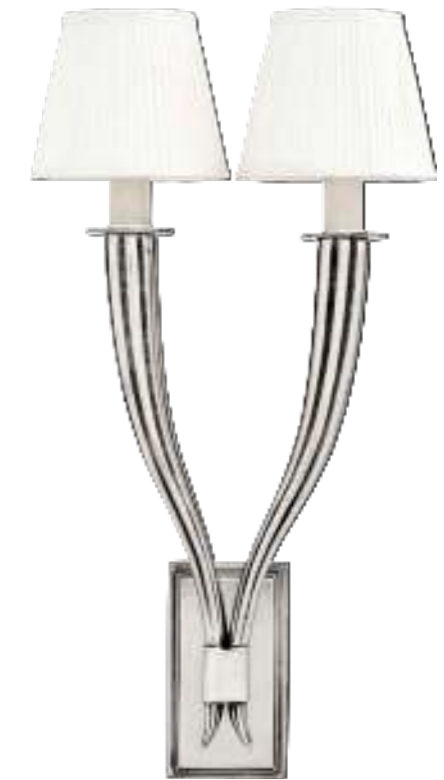

WALL LAMP BRUNSWICK

Wall Lamp Brunswick

Antique brass finish
Including pleated black shade and cream shade
17 x H. 77 x D. 29 cm | adjustable
111383
Lamp holder: 1 x E14

Wall Lamp Brunswick

Silver plated lacquered finish
Including pleated black shade and cream shade
17 x H. 77 x D. 29 cm | adjustable
111542
Lamp holder: 1 x E14

WALL LAMP FAVONIUS

Wall Lamp Favonius

Vintage brass finish | swing arm
Including pleated white shade
21,5 x H. 51 x D. 50 cm
109122
Lamp holder: 1 x E14

Wall Lamp Favonius

Nickel finish | swing arm
Including pleated white shade
21,5 x H. 51 x D. 50 cm
109121
Lamp holder: 1 x E14

CLASSICAL CHARM

Light up your hallway, bedroom or lounge with the Mayflower Double Wall Lamp. This classic wall lamp with nickel finish grants charm and elegance to your interior. It is supplied with two delicately pleated white French drum shades for a cosy ambience.

Wall Lamp Mayflower Double

Antique silver plated finish
Including pleated white shades
30 x H. 56,5 x D. 16,5 cm
108077
Lamp holder: 2 x E14

WALL LAMP BALTHAZAR

Wall Lamp Balthazar

Nickel finish
Including black shade
19,5 x H. 27 x D. 14,5 cm
105933
Lamp holder: 1 x E27

WALL LAMP ECLIPS

Wall Lamp Eclips

Gold finish | swing arm
Including off-white shade
22 x H. 27,5 x D. 21,5 cm
112135
Lamp holder: 1 x E14

Wall Lamp Eclips

Nickel finish | swing arm
Including off-white shade
22 x H. 27,5 x D. 21,5 cm
108272
Lamp holder: 1 x E14