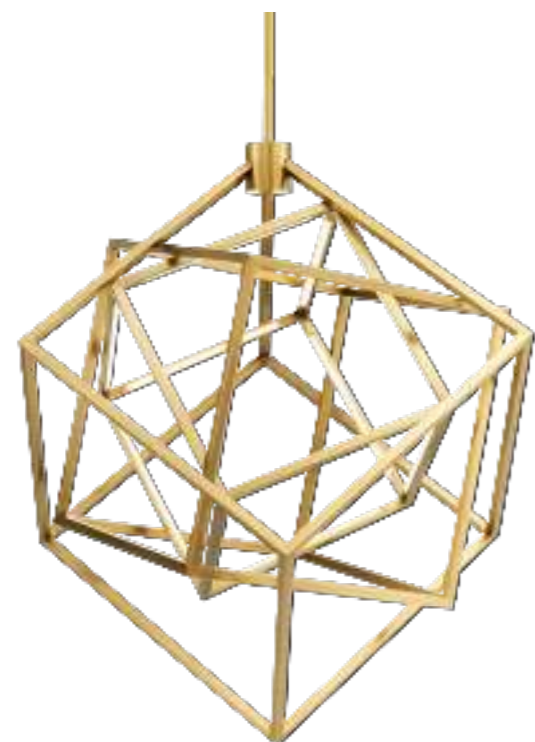

LED

Chandelier Kimpton

Antique brass finish
120 x min H. 140 cm | max H. 260 cm
113507

CHANDELIER FUSION

LED

Chandelier Fusion

Antique brass finish
82 x 78 x H. 82 cm
113174

Length of the individual wires are adjustable