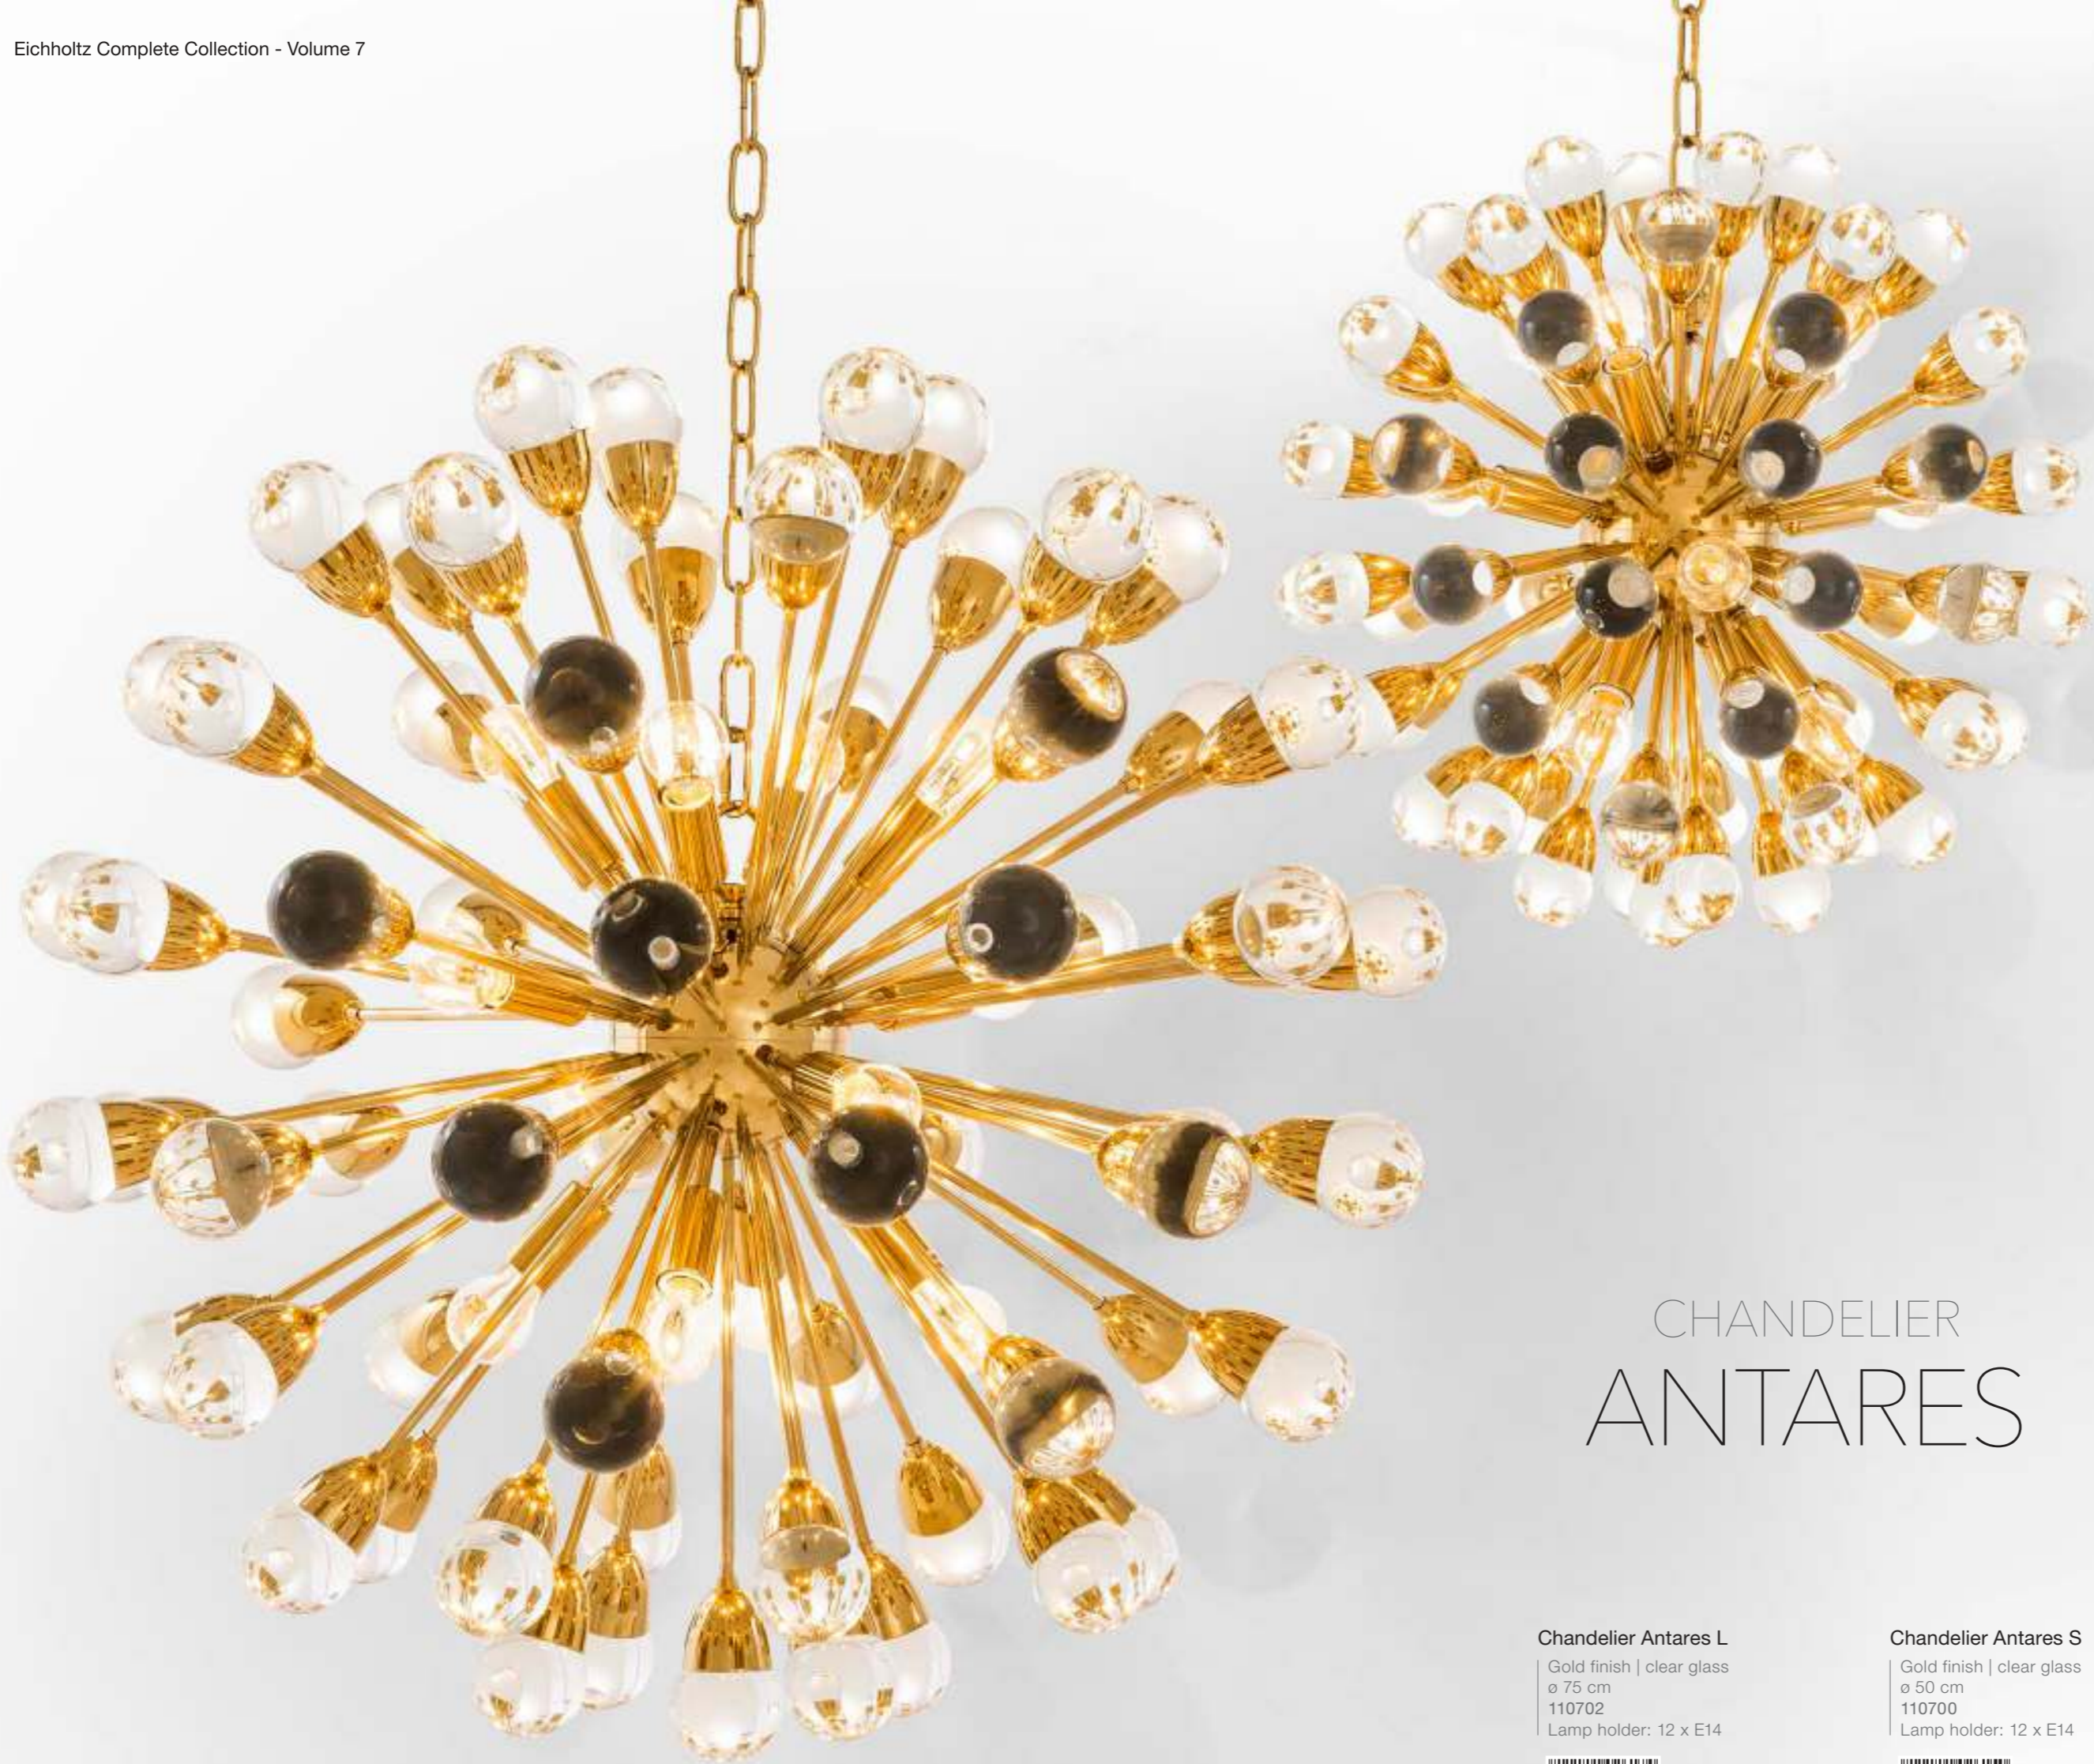

CHANDELIER ANTARES

Chandelier Antares L

Gold finish | clear glass
ø 75 cm
110702
Lamp holder: 12 x E14

Chandelier Antares S

Gold finish | clear glass
ø 50 cm
110700
Lamp holder: 12 x E14