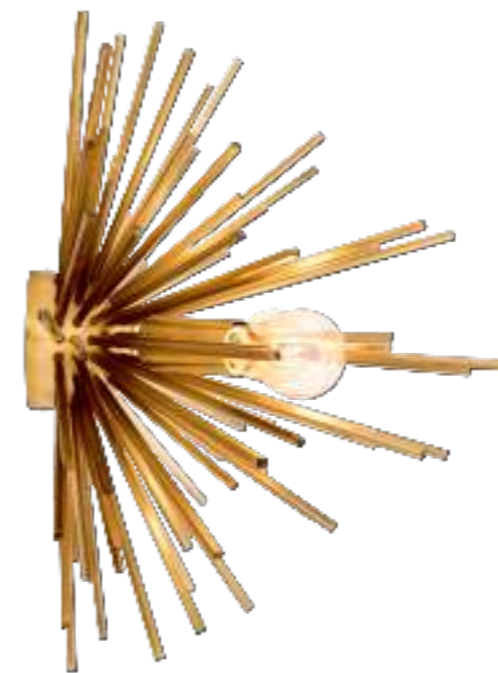

Ceiling Lamp Boivin

Nickel finish
 ø 58 x H. 26,5 cm
 112384
 Lamp holder: 4 x E27

Ceiling Lamp Boivin

Matte brass finish
 ø 58 x H. 26,5 cm
 111680
 Lamp holder: 4 x E27

ENCHANTING BOIVIN

Let the sun shine in with the enchanting Boivin Wall Lamp. Like golden sunbeams the uneven rods with nickel finish reflect the light of the light bulbs beautifully. This brilliant starburst design will be a radiant centerpiece in your hallway, lounge or bedroom.

Wall Lamp Boivin

Nickel finish
 50 x H. 27 x D. 37 cm
 112385
 Lamp holder: 2 x E14

WALL LAMP BOIVIN

Wall Lamp Boivin

Matte brass finish
 50 x H. 27 x D. 37 cm
 111381
 Lamp holder: 2 x E14

CHANDELIER BOIVIN

Chandelier Boivin

Nickel finish
 ø 90 x H. 60 cm
 112383
 Lamp holder: 12 x E27

SHOWTIME!

Bathe your interior in a soft and warm glow with the Claridges light fixtures, featuring lampshades with clear glass tubes. Inspired by Art Deco theater lamps, these alluring luminaires will add cosmopolitan style and glamour to your home décor.