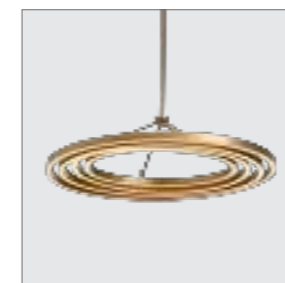

LED

Table Lamp Cassini

Antique brass finish | black marble base
 ø 70 x H. 79 cm
 113922

LED

Floor Lamp Cassini

Antique brass finish | black finish
 ø 70 x H. 205 cm
 113207

CASSINI SERIES

LED

Chandelier Cassini

Bronze finish
 ø 90 x min H. 102 cm
 113445

LED

Chandelier Cassini

Antique brass finish
 ø 90 x min H. 102 cm
 113170

RADIANT FOCAL POINT

Reminding one of planetarian rings, the galactic designed Cassini Chandelier makes a radiant focal point in your home interior. Characterised by four metal rings with an antique brass finish or bronze finish, the inner ring of this distinctive ceiling lamp is fixed to the pendant. The other rings are attached to hinges, so you can rotate them individually to direct the light as required.

All rings are equipped with integrated LED lights that are dimmable, if used with a LED dimmer.

WALL LAMP MORRISON LARGE

Wall Lamp Morrison L

Antique brass finish
13,5 x H. 50,5 x D. 9 cm
114090
Lamp holder: 2 x E14

Wall Lamp Morrison L

Bronze highlight finish
13,5 x H. 50,5 x D. 9 cm
114764
Lamp holder: 2 x E14

WALL LAMP MORRISON SMALL

Wall Lamp Morrison S

Antique brass finish
25,5 x H. 20,5 x D. 13,5 cm
114089
Lamp holder: 2 x E14