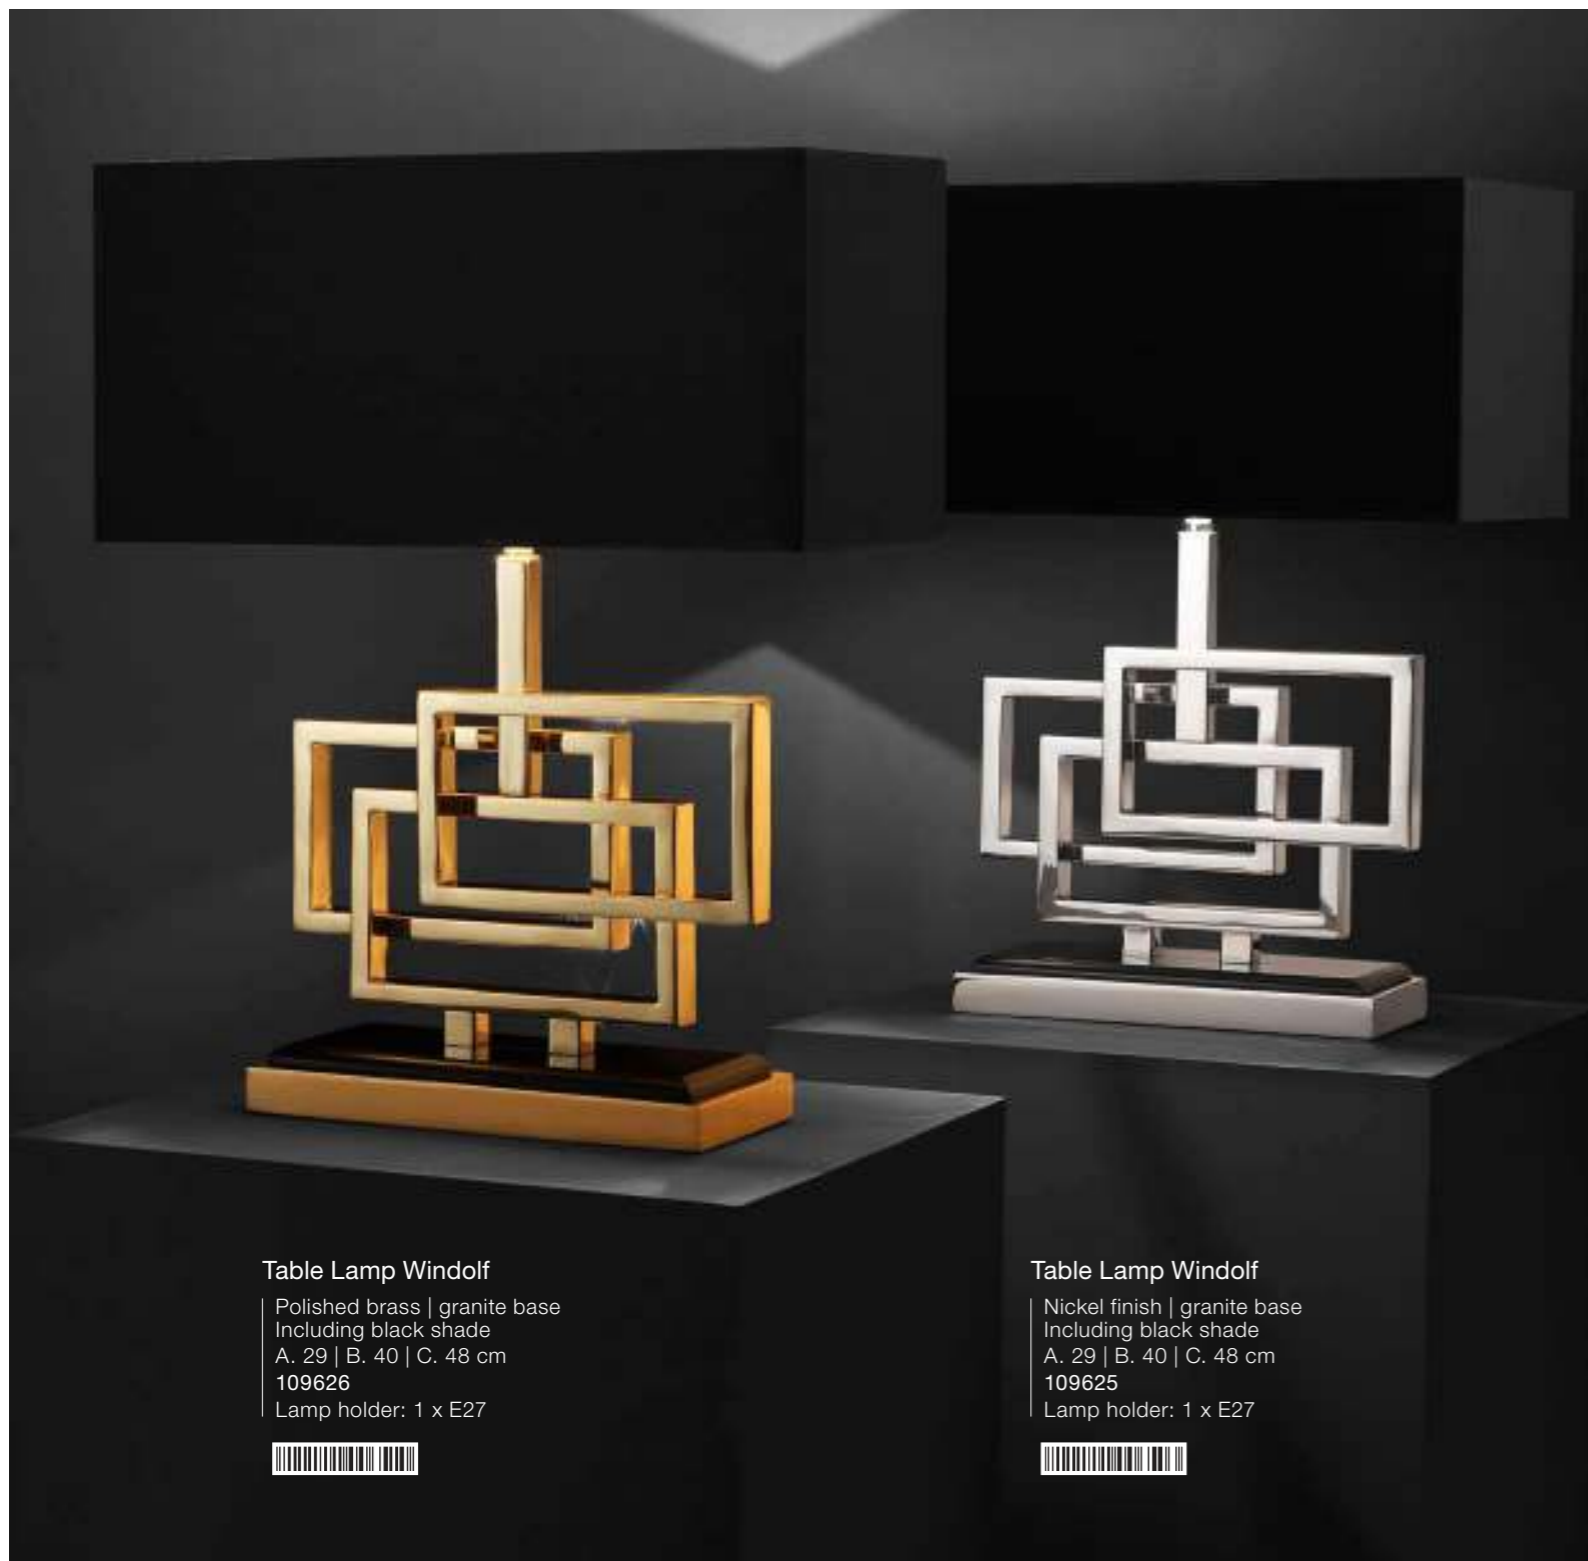

Table lamps / Floor lamps

Table Lamp Windolf

Polished brass | granite base
Including black shade
A. 29 | B. 40 | C. 48 cm
109626
Lamp holder: 1 x E27

Table Lamp Windolf

Nickel finish | granite base
Including black shade
A. 29 | B. 40 | C. 48 cm
109625
Lamp holder: 1 x E27

Wall Lamp Windolf

Polished brass
Including black shade
35 x H. 41,5 x D. 21 cm
111609
Lamp holder: 1 x E14

Wall Lamp Windolf

Nickel finish
Including black shade
35 x H. 41,5 x D. 18 cm
111607
Lamp holder: 1 x E14